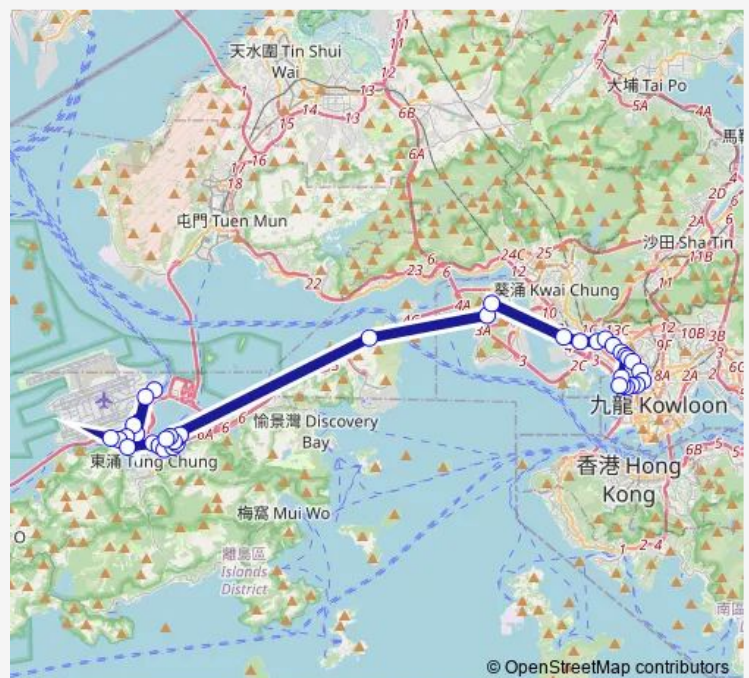

[Ctb] Caribbean Coast Phase 1, MAN Tung Road|[Lwb] Caribbean Coast Phase 1|[Nlb] Caribbean Coast Phase 1

Route schedule

[Ctb] Skycity|[Lwb] Skycity BUS Terminus|[Nlb] Skycity Transport Terminal — [Ctb] Island Harbourview|[Kmb] Island Harbourview BUS Terminus

Monday	05:30-08:50
Tuesday	05:30-08:50
Wednesday	05:30-08:50
Thursday	05:30-08:50
Friday	05:30-08:50
Saturday	05:30-06:30
Sunday	05:30-06:30

Route info

Direction: [Ctb] Skycity|[Lwb] Skycity BUS Terminus|[Nlb] Skycity Transport Terminal

Stops: 38

Trip Duration: 1 hour 34 min

■ E21D — Skycity - TAI KOK Tsui (Island Harbourview)

BusMaps

[Ctb] THE Visionary, Ying Tung Road[[Lwb] THE Visionary[[Nlb] THE Visionary (North Bound)

[Ctb] Ying Tung Estate[[Nlb] Ying Tung Estate