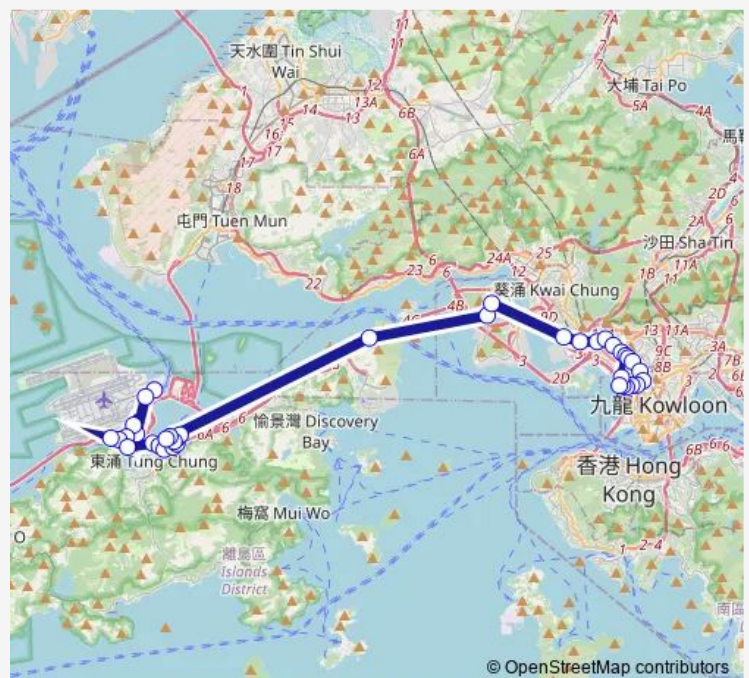

[Ctb] Caribbean Coast Phase 1, MAN Tung Road|[Lwb] Caribbean Coast Phase 1|[Nlb] Caribbean Coast Phase 1

Route schedule

[Ctb] Skycity|[Lwb] Skycity BUS Terminus|[Nlb] Skycity Transport Terminal — [Ctb] Island Harbourview|[Kmb] Island Harbourview BUS Terminus

Monday	05:30-08:50
Tuesday	05:30-08:50
Wednesday	05:30-08:50
Thursday	05:30-08:50
Friday	05:30-08:50
Saturday	05:30-06:30
Sunday	05:30-06:30

Route info

Direction: [Ctb] Skycity|[Lwb] Skycity BUS Terminus|[Nlb] Skycity Transport Terminal

Stops: 38

Trip Duration: 1 hour 34 min

■ E21d — Skycity - TAI KOK Tsui (Island Harbourview)

BusMaps

[Ctb] THE Visionary, Ying Tung Road|[Lwb] THE Visionary|[Nlb] THE Visionary (North Bound)

[Ctb] Ying Tung Estate|[Nlb] Ying Tung Estate