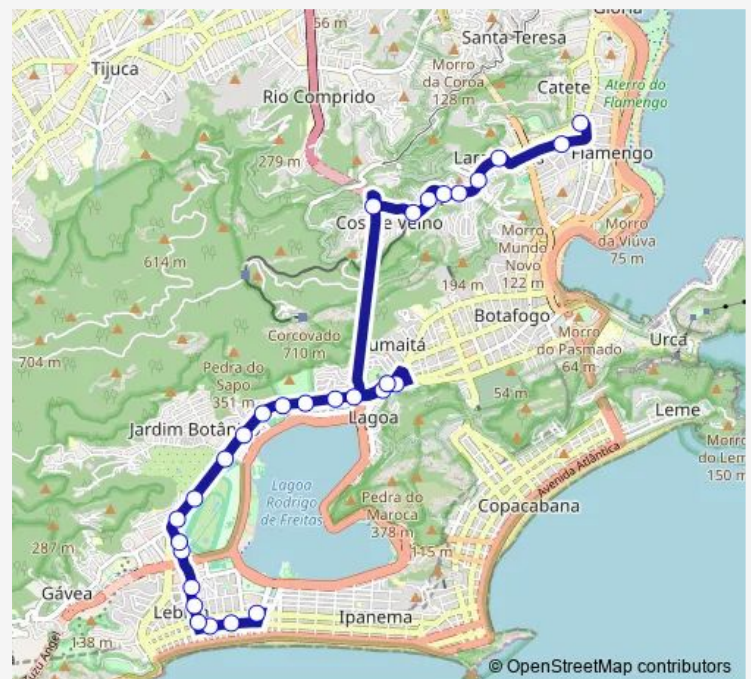

Bus LECD103 Largo do Machado - Jardim de Alah

[Go to website](#)

Direction

BRS 1,2,3: Jardim de Alah — Ponto Final: Metrô Largo do Machado

29 stops

[Open route schedule](#)

BRS 1,2,3: Jardim de Alah

BRS 1,2,3: Carlos Góis

BRS 1,2,3: João Lira

Metrô Antero de Quental

João de Barros : Linhas sentido Gávea

Juquiá

Colégio Estadual André Maurois

Biblioteca Municipal Vinicius de Moraes

Jóquei Clube

Jardim Botânico

General Garzon

Abbr

Hospital da Lagoa

Parque Lage

Tasso Fragoso

Eurico Cruz

Viaduto Saint-Hilaire

Engenheiro Marques Porto

CIEP Agostinho Neto : Sentido Visconde de Silva

BRS 1,2,3,I: Visconde de Silva

Gres União da Zona Sul

Route schedule

BRS 1,2,3: Jardim de Alah — Ponto Final: Metrô Largo do Machado

Monday 00:00

Tuesday 00:00

Wednesday 00:00

Thursday 00:00

Friday 00:00

Saturday 00:00

Sunday —

Route info

Direction: BRS 1,2,3: Jardim de Alah

Stops: 29

Trip Duration: 0 hour 39 min

LECD103 — Largo do Machado - Jardim de Alah