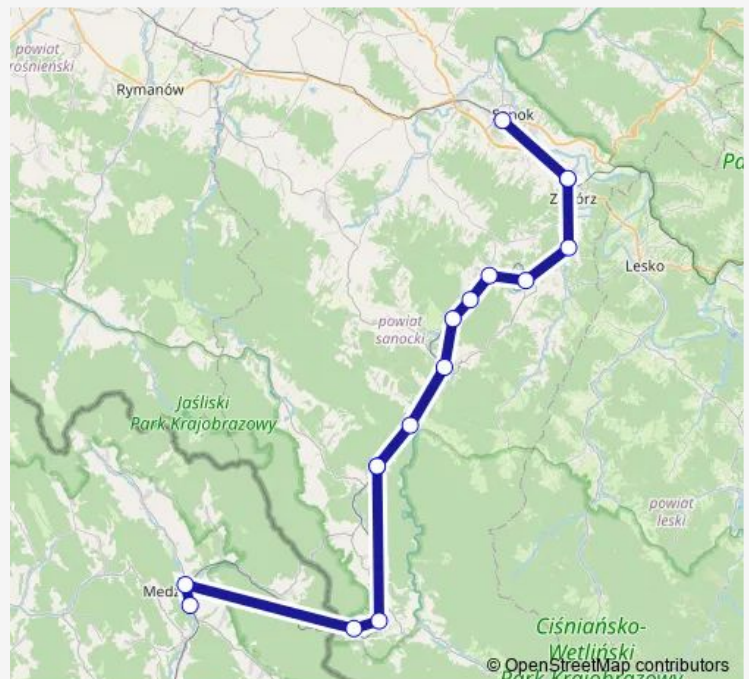

Morochow

Czaszyn

Tarnawa Dolna

Zagorz

Nowy Zagorz

Sanok

Route schedule

Medzilaborce — Sanok

Monday —

Tuesday —

Wednesday —

Thursday —

Friday —

Saturday 10:31

Sunday 10:31

Route info

Direction: Medzilaborce

Stops: 16

Trip Duration: 1 hour 37 min

Sanok-Medzilaborce

Rail time schedules and route maps are available in an offline PDF at busmaps.com. Use the busmaps.com website to see live bus times, train schedule or subway schedule, and step-by-step directions for all public transit in Komancza