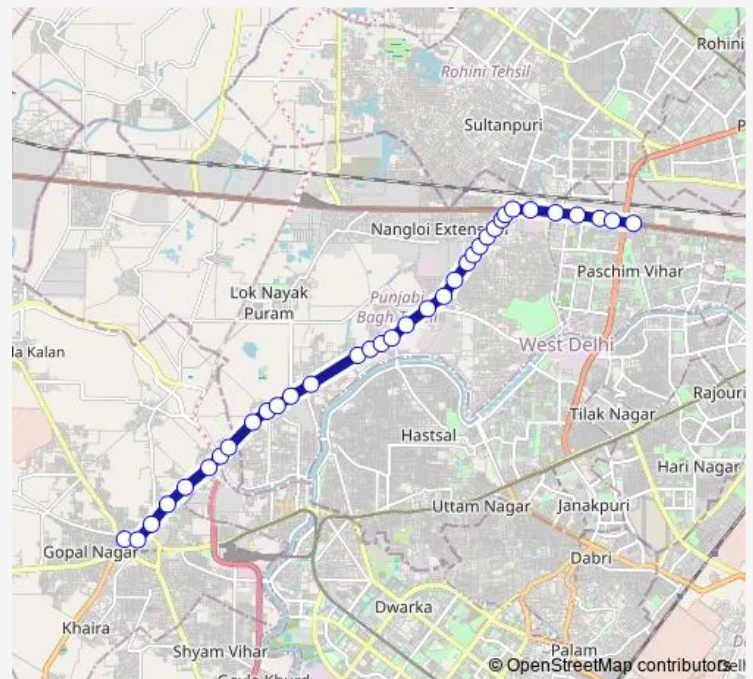

### Route schedule

Najafgarh Terminal — Peera Garhi Chowk

Monday 10:26-14:14

Tuesday 10:26-14:14

Wednesday 10:26-14:14

Thursday 10:26-14:14

Friday 10:26-14:14

Saturday 10:26-14:14

### Route info

Direction: Najafgarh Terminal

Stops: 35

Trip Duration: 0 hour 58 min

923adown

Narain Dharamkanta

Aman Puri

Qamruddin Nagar Crossing