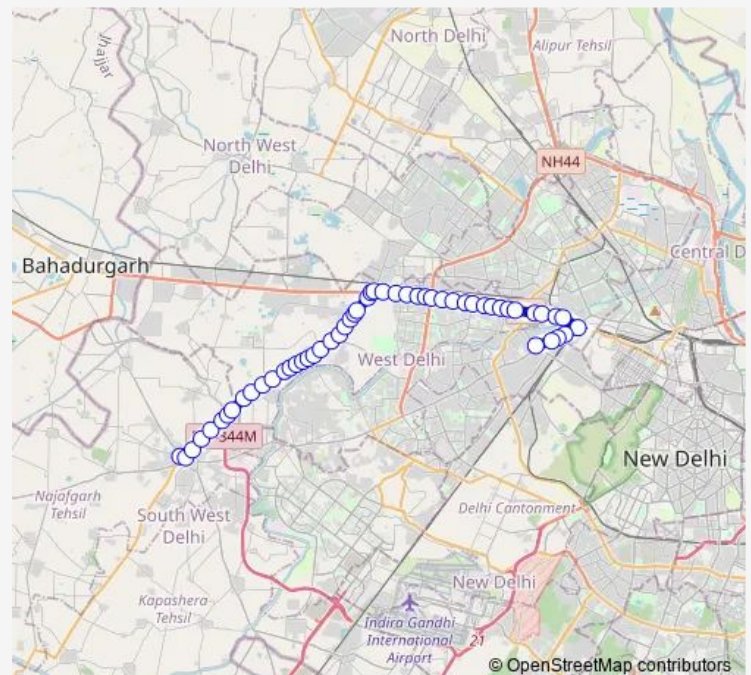

Nilothi Crossing

### Route schedule

Najafgarh Terminal — Karampura Terminal

Monday 05:56-20:38

Tuesday 05:56-20:38

Wednesday 05:56-20:38

Thursday 05:56-20:38

Friday 05:56-20:38

Saturday 05:56-20:38

Sunday 05:56-20:38

### Route info

Direction: Najafgarh Terminal

Stops: 52

Trip Duration: 1 hour 34 min

923adown

BusMaps

Shivram Park

Narain Dharamkanta