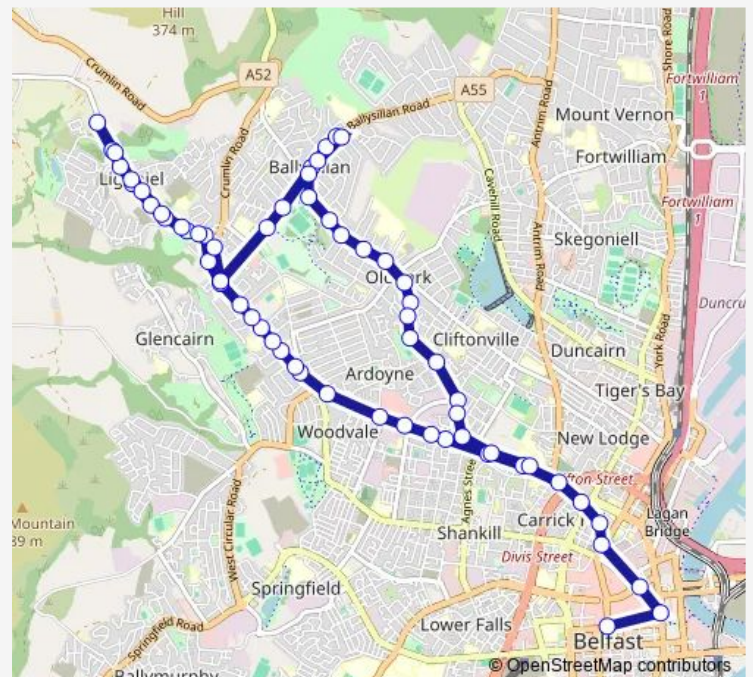

### Direction

City Centre — Crumlin Road (Mater Hospital)

62 stops

[Open route schedule](#)

City Centre

Victoria Square Victoria Street

High Street

Central Library

### Route schedule

City Centre — Crumlin Road (Mater Hospital)

Monday	—
Tuesday	—
Wednesday	—
Thursday	—
Friday	24:45 <sup>+1</sup>
Saturday	24:45 <sup>+1</sup>
Sunday	—

### Route info

Direction: City Centre

Stops: 62

Trip Duration: 0 hour 28 min

■ N12 — Crumlin Road & Oldpark Road

Glenside Park

Crumlin Road (Glenbank Corner)

Springvale Gardens

Oldpark Avenue

Hillview Road

Hillview Court

Shannon Street

Agnes Street

Crumlin Road (Mater Hospital)

N12 Bus time schedules and route maps are available in an offline PDF at [busmaps.com](https://busmaps.com). Use the [busmaps.com](https://busmaps.com) website to see live bus times, train schedule or subway schedule, and step-by-step directions for all public transit in Belfast