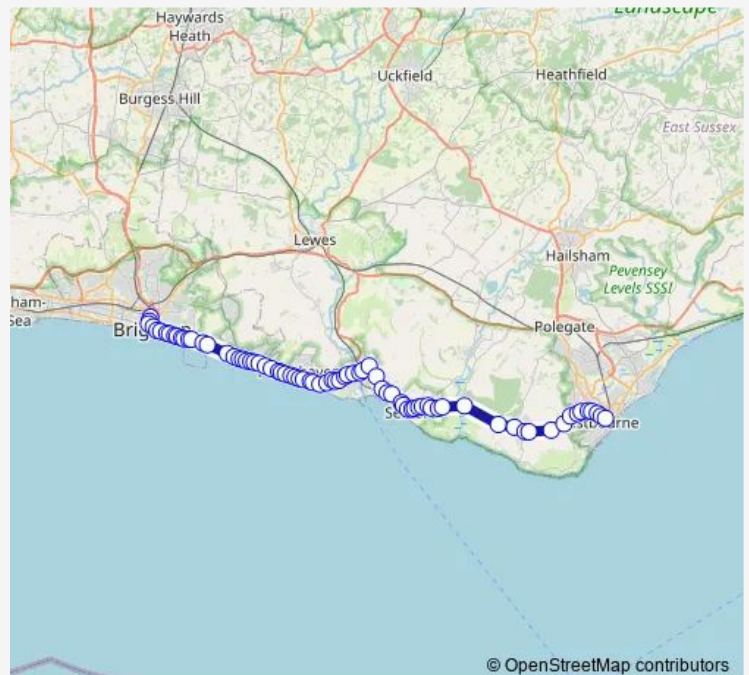

### Direction

Library — Brighton Station

53 stops

[Open route schedule](#)

- Library
- Railway Station
- Belgrave Road
- Beacon Road
- Hill Rise
- Bishopstone Road
- Tide Mills
- Stud Farm
- Denton Corner
- Retail Park
- Railway Station Interchange
- South Way
- Elim Church
- The Rose Walk
- Kwik Fit Centre
- The Fairway
- Blakeney Avenue
- Tudor Rose Park
- Seaview Road
- Seaview Avenue
- Slindon Avenue

### Route schedule

Library — Brighton Station

Monday	—
Tuesday	02:35
Wednesday	02:35
Thursday	02:35
Friday	02:35
Saturday	02:35
Sunday	02:35

### Route info

Direction: Library

Stops: 53

Trip Duration: 0 hour 45 min

© OpenStreetMap contributors

■ N12 — Brighton - Newhaven - Seaford - Eastbourne

**BusMaps**

Bramber Avenue

Roderick Avenue

Hodder Avenue

Lincoln Avenue

Telscombe Cliffs Way

Broomfield Avenue

Telscombe Tye

Bannings Vale

Saltdean Lido