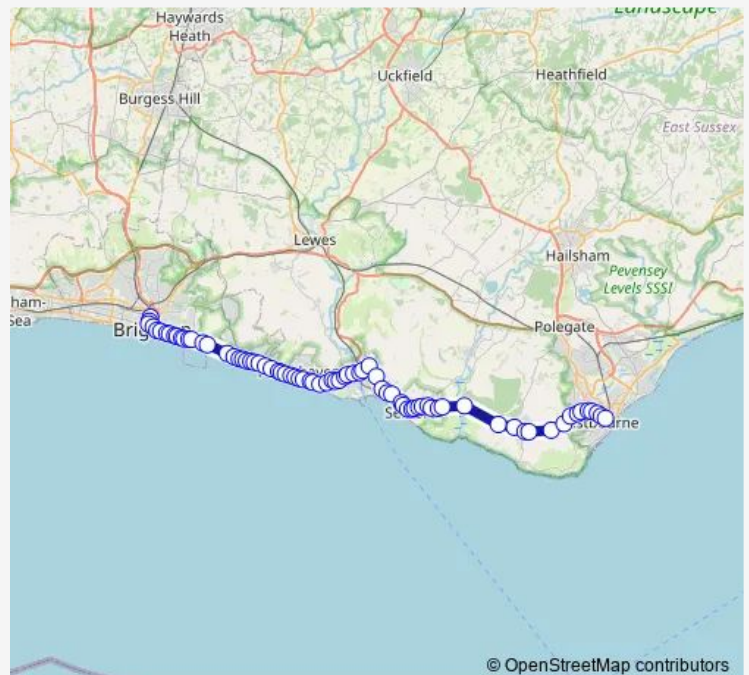

Bus N12 Brighton - Newhaven - Seaford - Eastbourne

[Go to website](#)

Direction

Library — Brighton Station

53 stops

[Open route schedule](#)

- Library
- Railway Station
- Belgrave Road
- Beacon Road
- Hill Rise
- Bishopstone Road
- Tide Mills
- Stud Farm
- Denton Corner
- Retail Park
- Railway Station Interchange
- South Way
- Elim Church
- The Rose Walk
- Kwik Fit Centre
- The Fairway
- Blakeney Avenue
- Tudor Rose Park
- Seaview Road
- Seaview Avenue
- Slindon Avenue

Route schedule

Library — Brighton Station

Monday	—
Tuesday	02:35
Wednesday	02:35
Thursday	02:35
Friday	02:35
Saturday	02:35
Sunday	02:35

Route info

Direction: Library

Stops: 53

Trip Duration: 0 hour 45 min

© OpenStreetMap contributors

■ N12 — Brighton - Newhaven - Seaford - Eastbourne

BusMaps

Bramber Avenue

Roderick Avenue

Hodder Avenue

Lincoln Avenue

Telscombe Cliffs Way

Broomfield Avenue