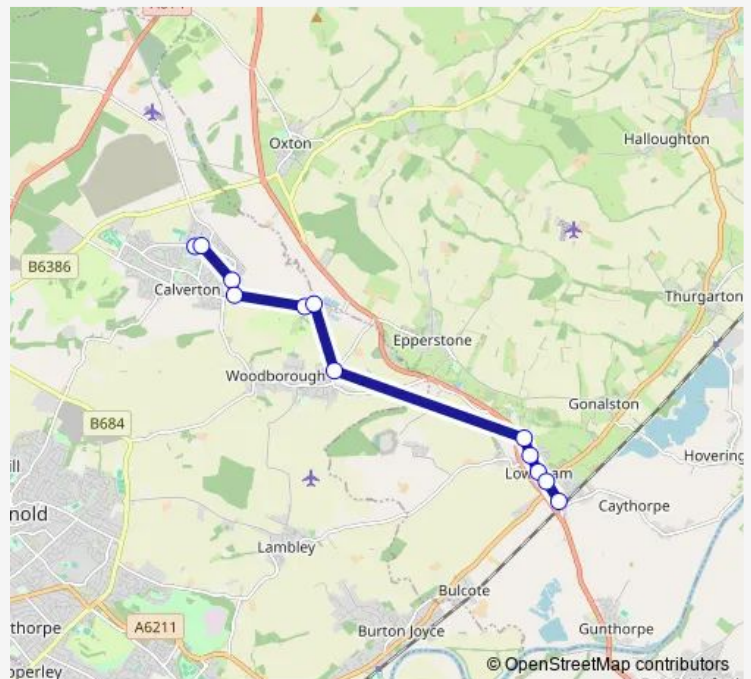

### Route schedule

Colonel Frank Seely School Bus Park — Longmoor Avenue

Monday	15:25
Tuesday	15:25
Wednesday	15:25
Thursday	15:25
Friday	15:25
Saturday	—
Sunday	—

### Route info

Direction: Colonel Frank Seely School Bus Park

Stops: 12

Trip Duration: 0 hour 27 min

■ N12 — Lowdham - Woodborough - Colonel Frank Seely School

BusMaps

N12 Bus time schedules and route maps are available in an offline PDF at [busmaps.com](https://busmaps.com). Use the [busmaps.com](https://busmaps.com) website to see live bus times, train schedule or subway schedule, and step-by-step directions for all public transit in Lowdham