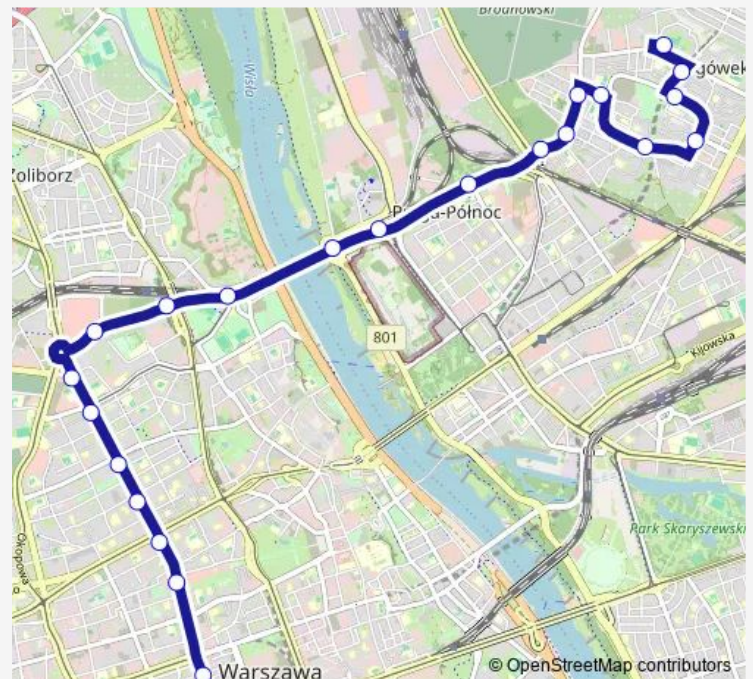

Park Traugutta 02

Dw. Gdański 04

Baseny Inflancka 02

Rondo „Radosława” 01

Stawki 01

Anielewiczka 01

Nowolipki 01

Kino Femina 07

Hala Mirowska 01

Route schedule

Metro Trocka 12 — Dw. Centralny 21

Monday	03:04-02:04 ⁺¹
Tuesday	03:04-02:04 ⁺¹
Wednesday	03:04-02:04 ⁺¹
Thursday	03:04-02:04 ⁺¹
Friday	03:04-02:04 ⁺¹
Saturday	03:04-02:04 ⁺¹
Sunday	03:04-02:04 ⁺¹

Route info

Direction: Metro Trocka 12

Stops: 23

Trip Duration: 0 hour 26 min

Rondo ONZ 01

Dw. Centralny 21

Direction

Dw. Centralny 21 — Metro Trocka 12