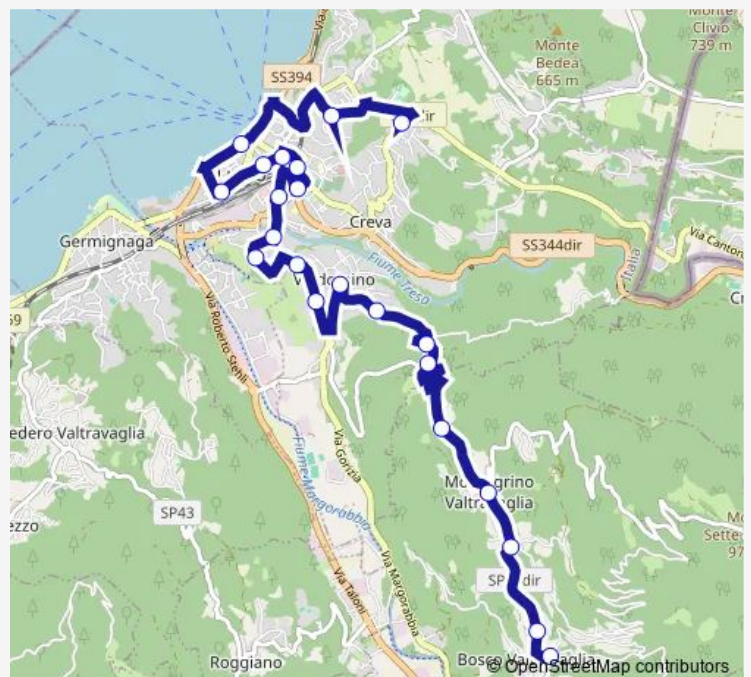

Tuesday 06:30

Wednesday 06:30-12:24

Thursday 06:30

Friday 06:30-12:24

Saturday —

Sunday —

Route info

Direction: Luino, Marconi, Stazione Fs

Stops: 11

Trip Duration: 0 hour 13 min

N12 — Mesenzana-Malpensata-Montegrino-Luino

Direction

Montegrinov, Risorgimento bv.Castendallo — Mesenzana, Provinciale bv. Malpensata

7 stops

[Open route schedule](#)