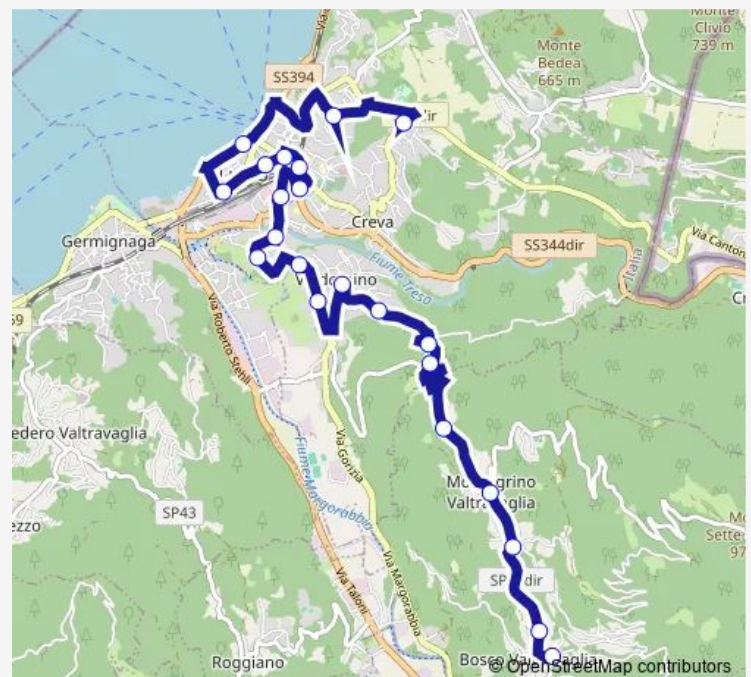

Monday 07:29

Tuesday 07:29

Wednesday 07:29

Thursday 07:29

Friday 07:29

Saturday 07:29

Sunday —

Route info

Direction: Luino, Copelli/S.Biagio,Voldomino Sup.

Stops: 21

Trip Duration: 0 hour 21 min

N12 — Mesenzana-Malpensata-Montegrino-Luino

Direction

Luino, Marconi, Stazione Fs — Mesenzana, Provinciale bv. Malpensata