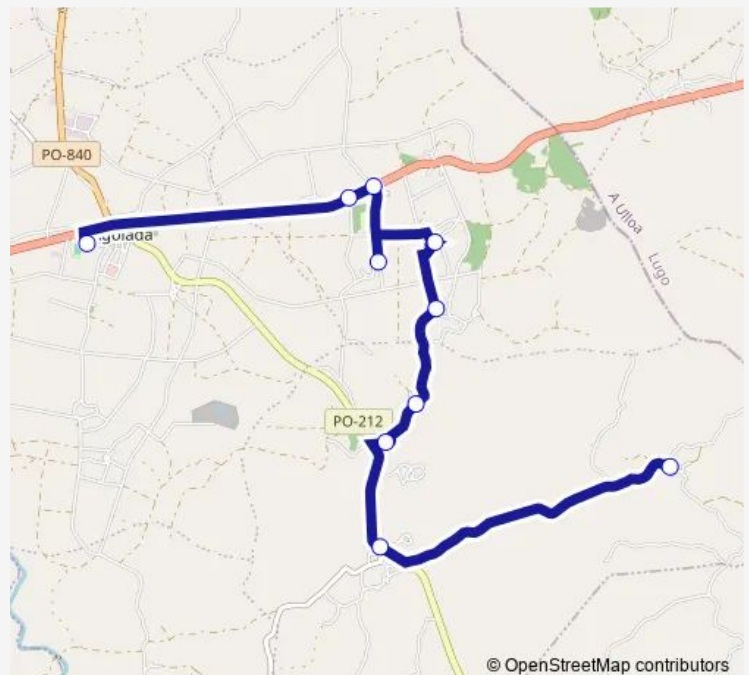

Aldea do Monte — Ceip de Agolada

Monday 09:31

Tuesday 09:31

Wednesday 09:31

Thursday 09:31

Friday 09:31

Saturday —

Sunday —

Route info

Direction: Aldea do Monte

Stops: 10

Trip Duration: 0 hour 19 min

© OpenStreetMap contributors

■ XG663004 — Ceip de Agolada - Aldea do Monte

BusMaps

Direction

Ceip de Agolada — Aldea do Monte

10 stops

[Open route schedule](#)

Ceip de Agolada

Romariz

Trabancas

LAMAS 1

VAL

Route info

Direction: Ceip de Agolada

Stops: 10

Trip Duration: 0 hour 19 min

XG663004 Bus time schedules and route maps are available in an offline PDF at busmaps.com. Use the busmaps.com website to see live bus times, train schedule or subway schedule, and step-by-step directions for all public transit in Rodeiro