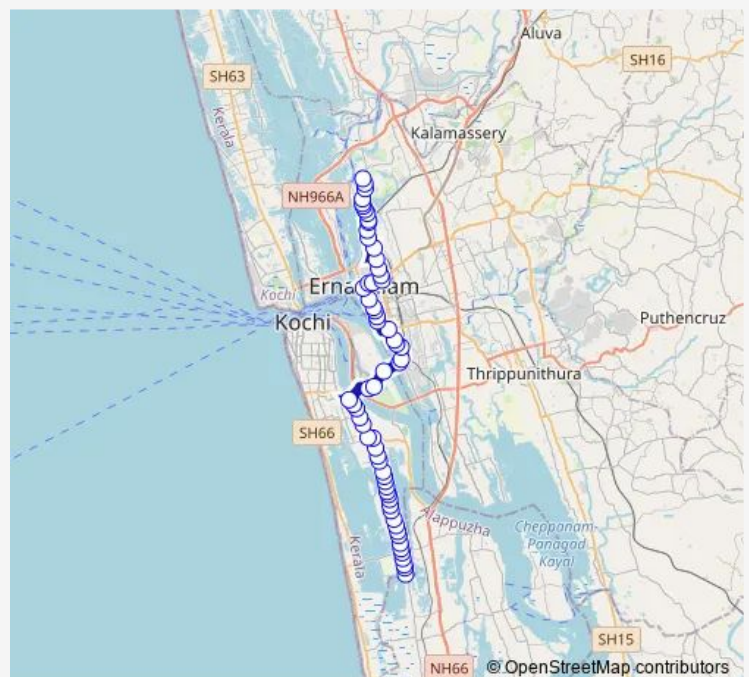

Stops: 64

Trip Duration: 1 hour 12 min

Chittortemple ↔ Kumbalangi

Mattiyambalam

Koventha Junction

Kumbalangi Vazhi

Kacheripadi

Palluruthy Veli