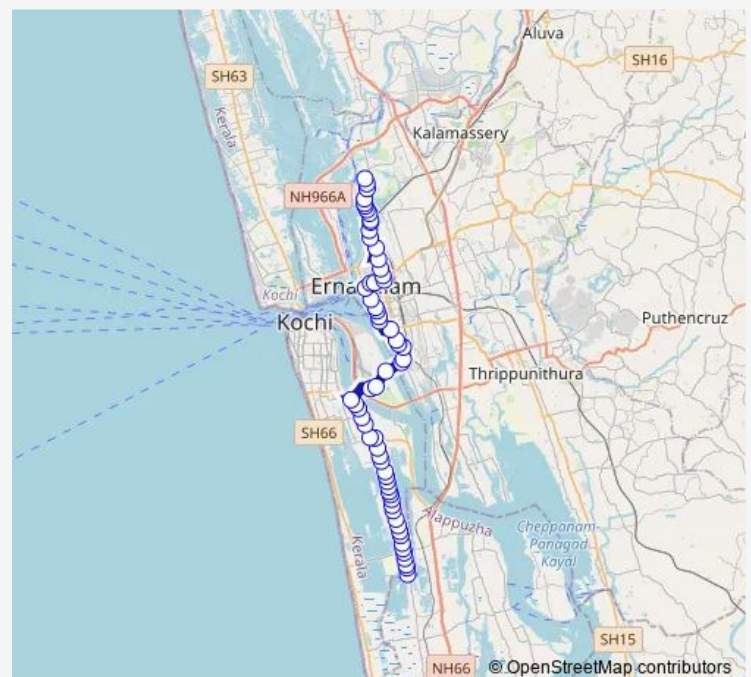

### Route info

Direction: Kumbalangi

Stops: 64

Trip Duration: 1 hour 12 min

Chittortemple ↔ Kumbalangi

Mattiyambalam

Koventha Junction

Kumbalangi Vazhi