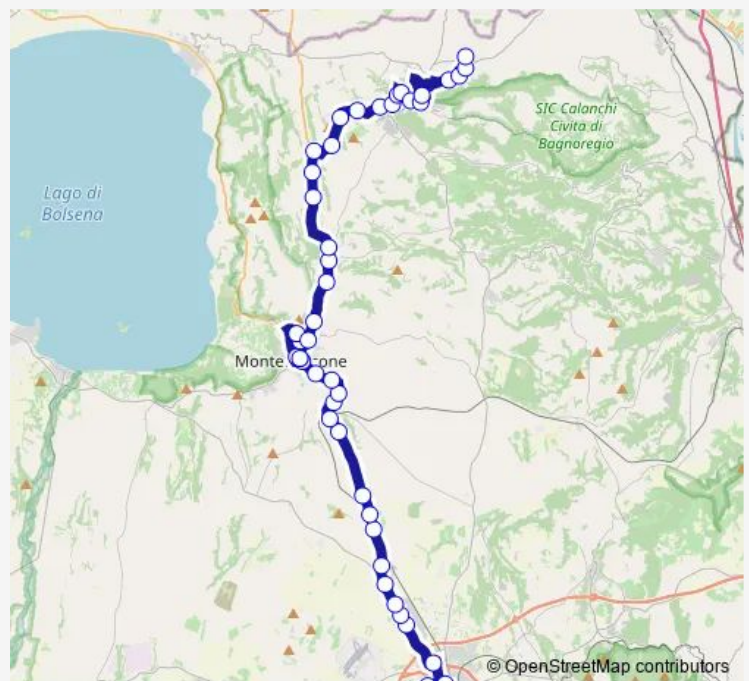

Saturday 18:10

Sunday —

Route info

Direction: Viterbo | Riello # f641

Stops: 47

Trip Duration: 1 hour 0 min

Montefiascone | Via Santa Maria Grazie # f600

Montefiascone | Via Salotti Via Moro # f601