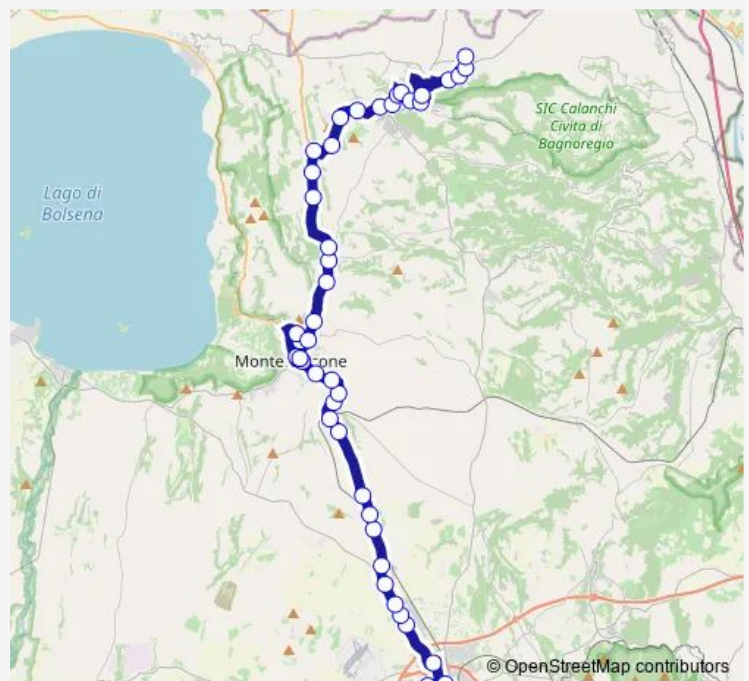

Route schedule

VITERBO | Riello # f641 — Lubriano | Via Moro Str. Castiglione # f1164

Monday	18:10
Tuesday	18:10
Wednesday	18:10
Thursday	18:10
Friday	18:10
Saturday	18:10
Sunday	—

Route info

Direction: VITERBO | Riello # f641

Stops: 48

Trip Duration: 1 hour 0 min

Viterbo - Lubriano # Ba927a

Montefiascone | Via Orvietana Via Cassia # f599

Montefiascone | Via Santa Maria Grazie # f600

Montefiascone | Via Salotti Via Moro # f601

Montefiascone | Piazzale Roma # f603