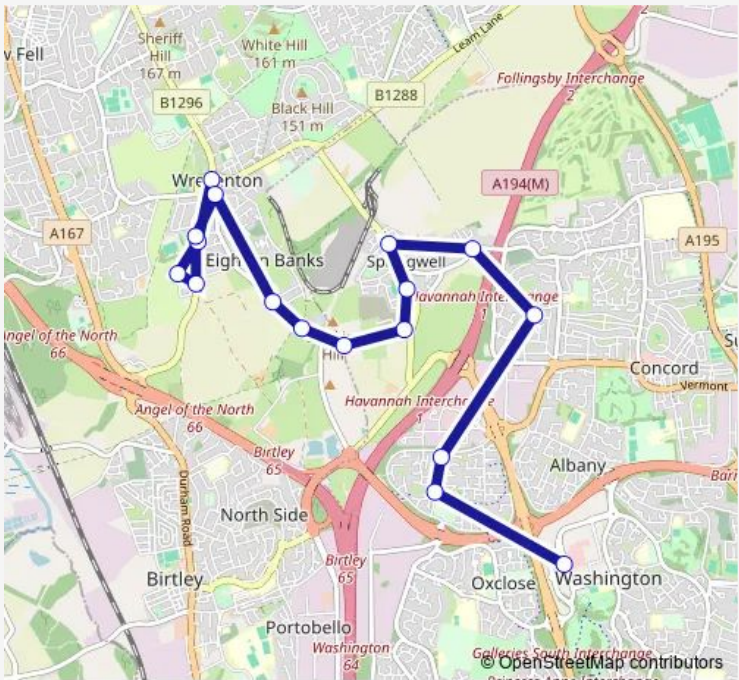

Bus TB22 Wrekenton - Washington

[Go to website](#)

Direction
 High Street - Springwell Road — Washington Galleries Bus Station

17 stops

[Open route schedule](#)

- High Street - Springwell Road
- Long Bank-Black Lane
- Black Lane Estate
- Long Bank-Springfield Avenue
- Long Bank-Black Lane
- Wrekenton
- Sandy Lane
- Rockcliffe Way-Lambton Arms
- Mount Lane-Mount Lonnen
- Mount Lane-Springwell Lane
- Springwell Road-Primary School
- Springwell Village
- Peareth Hall Road-Highbury Avenue
- London Avenue
- Knoulberry Road
- Knoulberry Road - Shunner Close
- Washington Galleries Bus Station

Route schedule

High Street - Springwell Road — Washington Galleries Bus Station

Monday	09:35-13:35
Tuesday	09:35-13:35
Wednesday	09:35-13:35
Thursday	09:35-13:35
Friday	09:35-13:35
Saturday	09:35-13:35
Sunday	—

Route info

Direction: High Street - Springwell Road

Stops: 17

Trip Duration: 0 hour 29 min

■ TB22 — Wrekenton - Washington **BusMaps**

Direction

Washington Galleries Bus Station — High Street - Springwell Road

Route info

Direction: Washington Galleries Bus Station

Stops: 13

Trip Duration: 0 hour 26 min

TB22 Bus time schedules and route maps are available in an offline PDF at busmaps.com. Use the busmaps.com website to see live bus times, train schedule or subway schedule, and step-by-step directions for all public transit in Gateshead