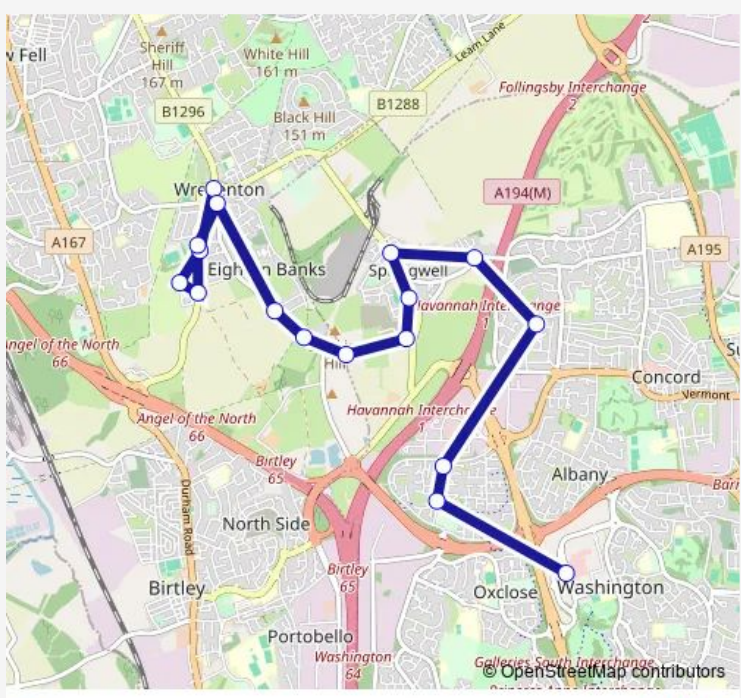

Bus TB22 Wrekenton - Washington

[Go to website](#)

Direction
 High Street - Springwell Road — Washington Galleries Bus Station
 17 stops
[Open route schedule](#)

- High Street - Springwell Road
- Long Bank-Black Lane
- Black Lane Estate
- Long Bank-Springfield Avenue
- Long Bank-Black Lane
- Wrekenton
- Sandy Lane
- Rockcliffe Way-Lambton Arms
- Mount Lane-Mount Lonnen
- Mount Lane-Springwell Lane
- Springwell Road-Primary School
- Springwell Village
- Peareth Hall Road-Highbury Avenue
- London Avenue
- Knoulberry Road
- Knoulberry Road - Shunner Close
- Washington Galleries Bus Station

Route schedule
 High Street - Springwell Road — Washington Galleries Bus Station

Monday	09:35-13:35
Tuesday	09:35-13:35
Wednesday	09:35-13:35
Thursday	09:35-13:35
Friday	09:35-13:35
Saturday	09:35-13:35
Sunday	—

Route info
 Direction: High Street - Springwell Road
 Stops: 17
 Trip Duration: 0 hour 29 min

■ TB22 — Wrekenton - Washington **BusMaps**

Direction

Washington Galleries Bus Station — High Street - Springwell Road

Route info

Direction: Washington Galleries Bus Station

Stops: 13

Trip Duration: 0 hour 26 min

TB22 Bus time schedules and route maps are available in an offline PDF at busmaps.com. Use the busmaps.com website to see live bus times, train schedule or subway schedule, and step-by-step directions for all public transit in Gateshead