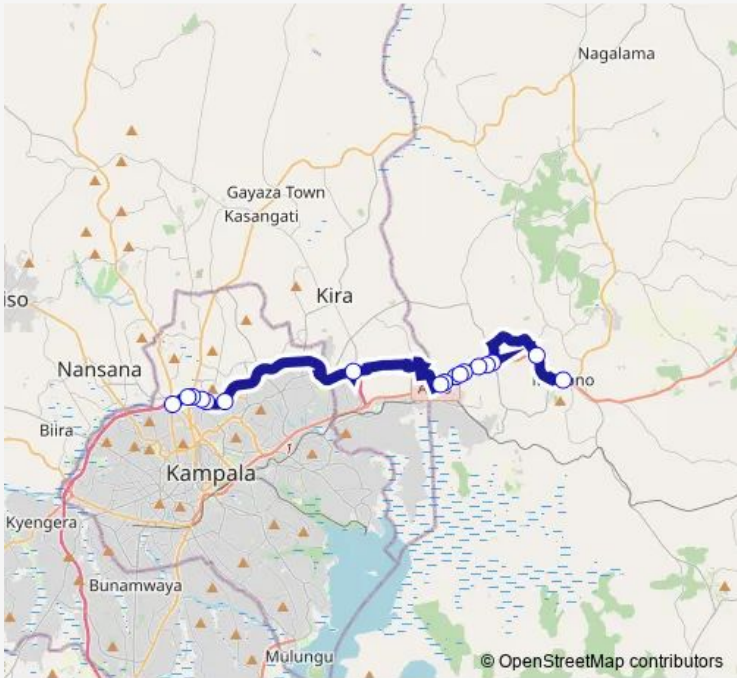

Bus Ic003 Bwaise-Mukono Taxi Park

[Go to website](#)

Direction
 Mukono Health Centre — Bwaise Stage - Eastbound
 17 stops
[Open route schedule](#)

- Mukono Health Centre
- Matrix Gardens
- Seeta
- St. Peter Junior Academy
- Seeta Victory Church
- Jomayi Stone Yard
- Rwenzori Bottling Co.
- Red Pepper Publications
- Oil Com Petrol Station (Namanve)
- Century Bottling Co.
- Uganda National Bureau of Standards Post
- Busega (Northern Bypass)
- Nsooba Kyebando Rd Overpass
- Holyword Healing Ministries
- Bweyogerere Stage
- Kalerwe Taxi Park Roundabout
- Bwaise Stage - Eastbound

Route schedule
 Mukono Health Centre — Bwaise Stage - Eastbound

Monday	06:30-19:00
Tuesday	06:30-19:00
Wednesday	06:30-19:00
Thursday	06:30-19:00
Friday	06:30-19:00
Saturday	06:30-19:00
Sunday	06:30-19:00

Route info
 Direction: Mukono Health Centre
 Stops: 17
 Trip Duration: 1 hour 29 min

Ic003 — Bwaise-Mukono Taxi Park **BusMaps**

Ic003 Bus time schedules and route maps are available in an offline PDF at busmaps.com. Use the busmaps.com website to see live bus times, train schedule or subway schedule, and step-by-step directions for all public transit in Kampala