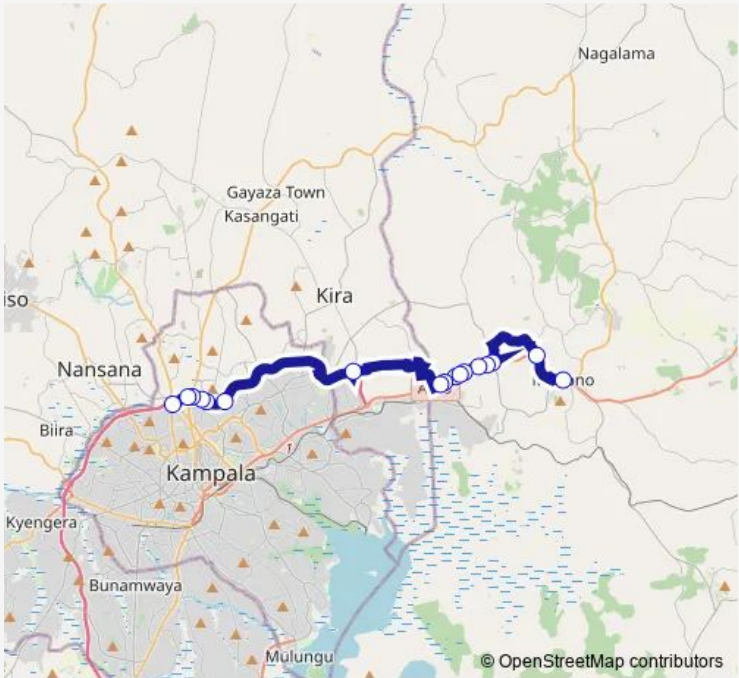

Bus IC003 Bwaise-Mukono Taxi Park

[Go to website](#)

Direction
 Mukono Health Centre — Bwaise Stage - Eastbound
 17 stops
[Open route schedule](#)

- Mukono Health Centre
- Matrix Gardens
- Seeta
- St. Peter Junior Academy
- Seeta Victory Church
- Jomayi Stone Yard
- Rwenzori Bottling Co.
- Red Pepper Publications
- Oil Com Petrol Station (Namanve)
- Century Bottling Co.
- Uganda National Bureau of Standards Post
- Busega (Northern Bypass)
- Nsooba Kyebando Rd Overpass
- Holyword Healing Ministries
- Bweyogerere Stage
- Kalerwe Taxi Park Roundabout
- Bwaise Stage - Eastbound

Route schedule
 Mukono Health Centre — Bwaise Stage - Eastbound

Monday	06:30-19:00
Tuesday	06:30-19:00
Wednesday	06:30-19:00
Thursday	06:30-19:00
Friday	06:30-19:00
Saturday	06:30-19:00
Sunday	06:30-19:00

Route info
 Direction: Mukono Health Centre
 Stops: 17
 Trip Duration: 1 hour 19 min

■ IC003 — Bwaise-Mukono Taxi Park **BusMaps**

IC003 Bus time schedules and route maps are available in an offline PDF at busmaps.com. Use the busmaps.com website to see live bus times, train schedule or subway schedule, and step-by-step directions for all public transit in Kampala

The schedule is provided in the local timezone. Times with "(+1)" indicate departures on the next day.

PDF file created on 2025-01-16

2024 BusMaps.com - All Rights Reserved