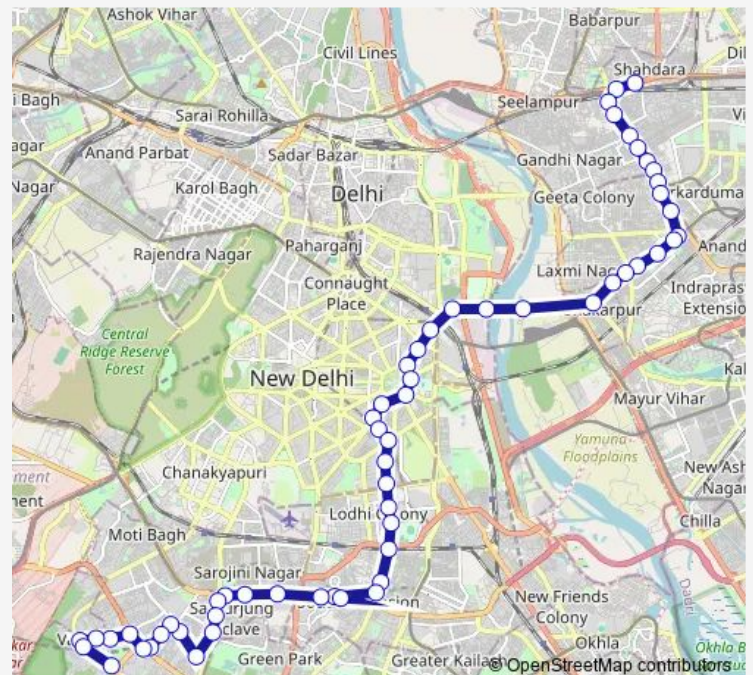

Rainy Well

Delhi Secretariat

Ito

Route schedule

Shahdara Terminal — Cpwd Colony Vasant Vihar

Monday 04:50-22:01

Tuesday 04:50-22:01

Wednesday 04:50-22:01

Thursday 04:50-22:01

Friday 04:50-22:01

Saturday 04:50-22:01

Sunday 04:50-22:01

Route info

Direction: Shahdara Terminal

Stops: 58

Trip Duration: 1 hour 48 min