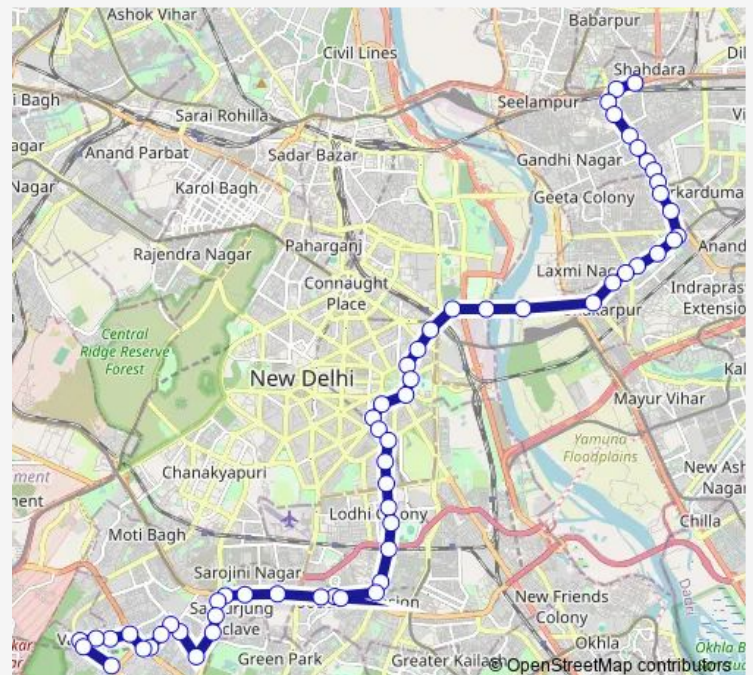

Rainy Well

Delhi Secretariat

Ito

Route schedule

Shahdara Terminal — Cpwd Colony Vasant Vihar

Monday 04:50-22:01

Tuesday 04:50-22:01

Wednesday 04:50-22:01

Thursday 04:50-22:01

Friday 04:50-22:01

Saturday 04:50-22:01

Sunday 04:50-22:01

Route info

Direction: Shahdara Terminal

Stops: 58

Trip Duration: 1 hour 48 min