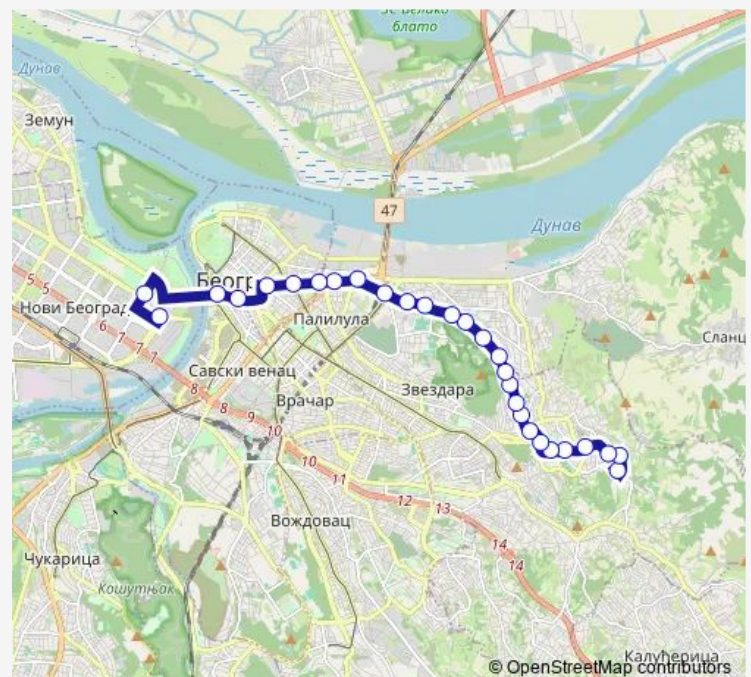

### Direction

Novi Beograd (Blok 20) — Mirijevo 4

26 stops

[Open route schedule](#)

Novi Beograd (Blok 20)

Blok 21

Brankov Most

Zeleni Venac

### Route schedule

Novi Beograd (Blok 20) — Mirijevo 4

Monday 05:20-23:20

Tuesday 05:20-23:20

Wednesday 05:20-23:20

Thursday 05:20-23:20

Friday 05:20-23:20

Saturday 05:30-23:20

### Route info

Direction: Novi Beograd (Blok 20)

Stops: 26

Trip Duration: 0 hour 47 min

27E — Novi Beograd (Blok 20) - Mirijevo 4

Mirjevski Venac

Matice Srpske

Aleksandra Belića

## Direction

Mirijevo 4 — Novi Beograd (Blok 20)

28 stops

[Open route schedule](#)

Mirijevo 4

Milivoja Perovića

Aleksandra Belića

Matrice Srpske