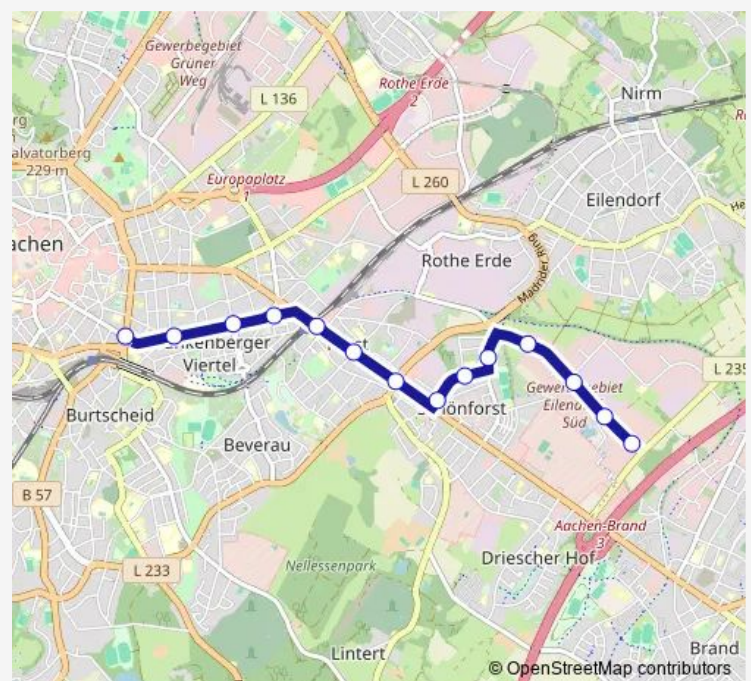

### Direction

Aachen, Normaluhr — Aachen, Debyestraße

14 stops

[Open route schedule](#)

Aachen, Normaluhr

Aachen, Schlossstraße

Aachen, Viktoriaallee

Aachen, Goerdelerstraße

### Route schedule

Aachen, Normaluhr — Aachen, Debyestraße

Monday

—

Tuesday

08:15

Wednesday

08:15

Thursday

08:15

Friday

08:15

Saturday

—

Sunday

—

### Route info

Direction: Aachen, Normaluhr

Stops: 14

Trip Duration: 0 hour 16 min

■ 27e — zusätzliche Einsatzwagen an Schultagen

27e Local Bus Service time schedules and route maps are available in an offline PDF at [busmaps.com](https://busmaps.com). Use the [busmaps.com](https://busmaps.com) website to see live bus times, train schedule or subway schedule, and step-by-step directions for all public transit in Aachen