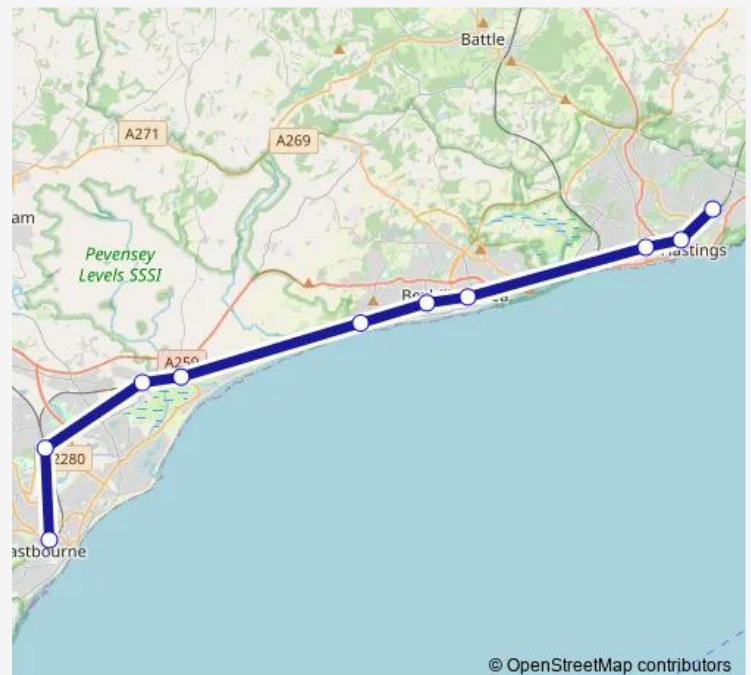

### Route schedule

Ore — Eastbourne

Monday 08:36-22:28

Tuesday 08:36-22:28

Wednesday 08:36-22:28

Thursday 08:36-22:28

Friday 08:36-22:15

Saturday 22:15

### Route info

Direction: Ore

Stops: 10

Trip Duration: 1 hour 22 min

© OpenStreetMap contributors

■ Sn:Ore->Ebn — SN train service from ORE to Ebn

**Direction**

Ore — Eastbourne

10 stops

[Open route schedule](#)

Ore

Hastings

St Leonards Warrior Square

Bexhill

Collington

Cooden Beach

## Route schedule

Ore — Eastbourne

Monday	—
Tuesday	—
Wednesday	—
Thursday	—
Friday	—
Saturday	—
Sunday	22:14