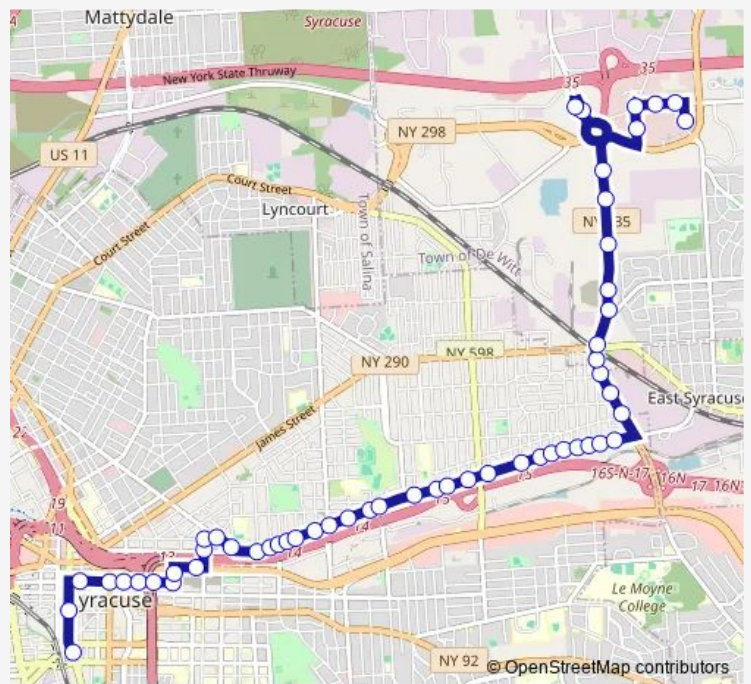

[Go to website](#)

Direction
Weighlock Dr — A5
75 stops
[Open route schedule](#)

- Weighlock Dr
- Kinne St & Sanders Creek Pkwy
- Deerfield Rd & House #103
- Deerfield Rd & Franklin Pk Apts
- Deerfield Rd & Franklin Pk Apts
- Deerfield Rd & Tilden Dr
- Tilden Dr & Winchester Rd
- Winchester Rd & Wembridge Dr
- Wembridge Dr & Scotland Rd
- Wembridge Dr & Rutgers Rd
- Franklin Park Dr & Longwood Dr
- Bishop Grimes
- Kirkville Rd & Arones Dr
- Kirkville Rd & Broadmore La
- Kirkville Rd & Stillwater Dr
- Kirkville Rd & Longwood Dr
- Kirkville Rd & Wembridge Dr
- Kirkville Rd & Tilden Dr
- Kirkville Rd & Washburn Dr
- Kirkville Rd & Kinne St
- Exeter St & Revere Ave

Route schedule
Weighlock Dr — A5

Monday	17:53
Tuesday	17:53
Wednesday	17:53
Thursday	17:53
Friday	17:53
Saturday	—
Sunday	—

Route info
Direction: Weighlock Dr
Stops: 75
Trip Duration: 0 hour 42 min

■ Sy 58 — Park Hill

Thompson Rd & Bristol Labs

Burnet Ave & Thompson Rd

Burnet Ave & Boston St

Burnet Ave & Burns Ave

Burnet Ave & Clover Ridge Dr

Burnet Ave & Hasbrouck St

Burnet Ave & Aberdeen Ter

Burnet Ave & Erickson St

Thursday 05:33

Friday 05:33

Saturday —

Sunday —

Route info

Direction: Weighlock Dr

Stops: 75

Trip Duration: 0 hour 42 min