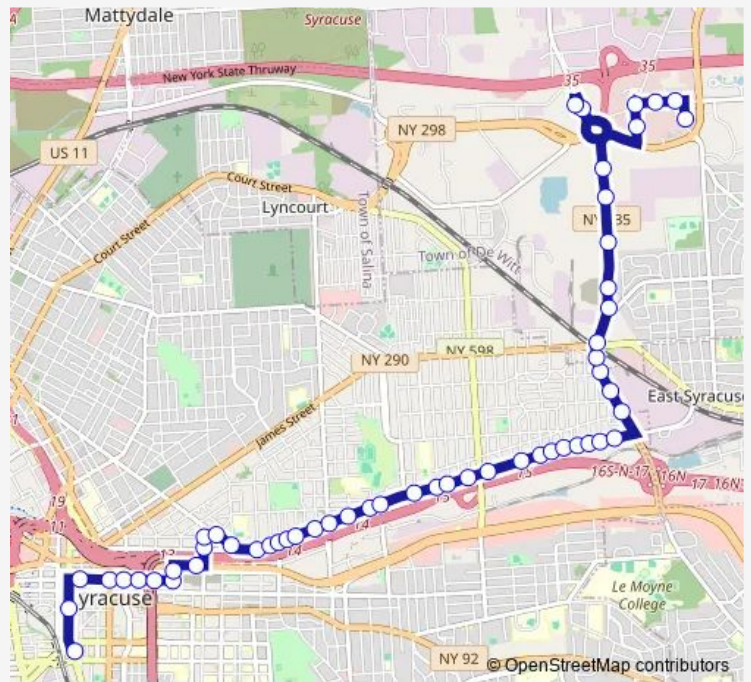

[Go to website](#)

Direction
Weighlock Dr — A5

75 stops

[Open route schedule](#)

- Weighlock Dr
- Kinne St & Sanders Creek Pkwy
- Deerfield Rd & House #103
- Deerfield Rd & Franklin Pk Apts
- Deerfield Rd & Franklin Pk Apts
- Deerfield Rd & Tilden Dr
- Tilden Dr & Winchester Rd
- Winchester Rd & Wembridge Dr
- Wembridge Dr & Scotland Rd
- Wembridge Dr & Rutgers Rd
- Franklin Park Dr & Longwood Dr
- Bishop Grimes
- Kirkville Rd & Arones Dr
- Kirkville Rd & Broadmore La
- Kirkville Rd & Stillwater Dr
- Kirkville Rd & Longwood Dr
- Kirkville Rd & Wembridge Dr
- Kirkville Rd & Tilden Dr
- Kirkville Rd & Washburn Dr
- Kirkville Rd & Kinne St
- Exeter St & Revere Ave

Route schedule
Weighlock Dr — A5

Monday	17:53
Tuesday	17:53
Wednesday	17:53
Thursday	17:53
Friday	17:53
Saturday	—
Sunday	—

Route info

Direction: Weighlock Dr
Stops: 75
Trip Duration: 0 hour 42 min

Sy 58 — Park Hill

Thompson Rd & Bristol Labs

Burnet Ave & Thompson Rd

Burnet Ave & Boston St

Burnet Ave & Burns Ave

Burnet Ave & Clover Ridge Dr

Burnet Ave & Hasbrouck St

Burnet Ave & Aberdeen Ter

Burnet Ave & Erickson St

E Washington St & S Townsend St

E Washington St & S State St

E Washington St & Market St

E Washington St & S Warren St

S Salina St & W Jefferson St

A5

Direction

Weighlock Dr — A4