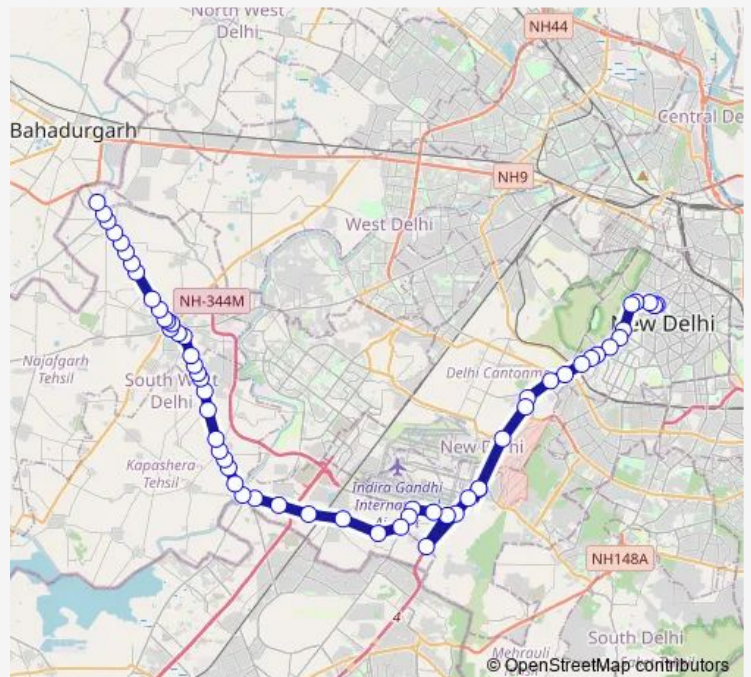

### Direction

Kendriya Terminal (Pt. Pant Marg) — Satyapuram Jharoda

59 stops

[Open route schedule](#)

- Kendriya Terminal (Pt. Pant Marg)
- Kendriya Terminal / Gurudwara Rakab Gunj
- Talkatora Road
- Dr. RML Hospital
- Talkatora Stadium Garden
- Sardar Patel Road Xing (11 Murti)
- Palika Kutumb
- Bhartiya Sadhu Samaj
- Railway Colony (Sardar Patel Marg)
- Bapu Dham
- Officer Enclave S.P Marg
- Dhaura Kuan
- RR Hospital / Maharana Pratap Chowk
- Air Force HQ / Subroto Park
- APS Colony/ Jharera Gaon
- Shankar Vihar/ National Highway 8
- Mahipal Pur Crossing
- Radisson Hotel / Mahipal Pur Crossing
- Rangpuri
- Shiv Murti
- Rajokari Crossing

### Route schedule

Kendriya Terminal (Pt. Pant Marg) — Satyapuram Jharoda

Monday	17:50
Tuesday	17:50
Wednesday	17:50
Thursday	17:50
Friday	17:50
Saturday	17:50
Sunday	17:50

### Route info

Direction: Kendriya Terminal (Pt. Pant Marg)

Stops: 59

Trip Duration: 2 hour 53 min

790+825up

BusMaps

Shiv Murti / Dwarka More

The Uppal Hotel