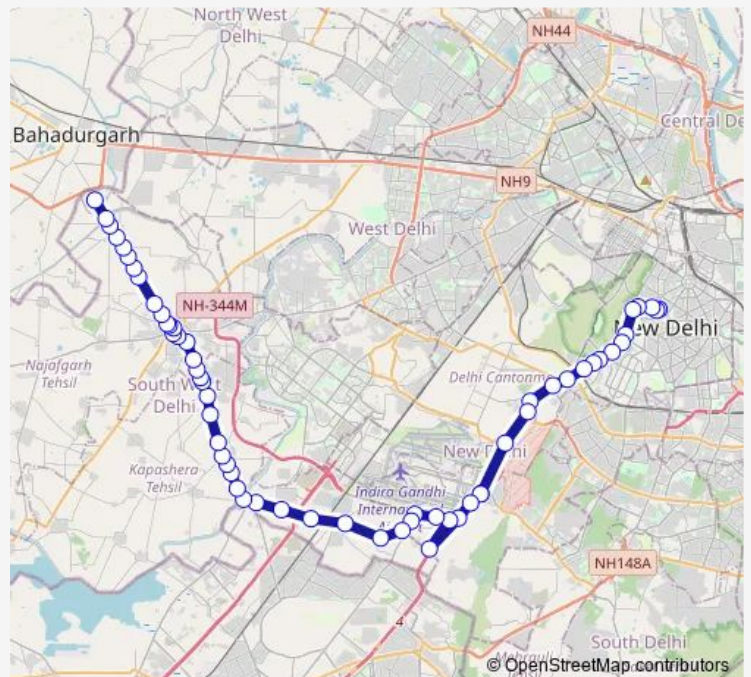

Thursday 17:50

Friday 17:50

Saturday 17:50

Sunday 17:50

Route info

Direction: Kendriya Terminal (Pt. Pant Marg)

Stops: 59

Trip Duration: 2 hour 53 min