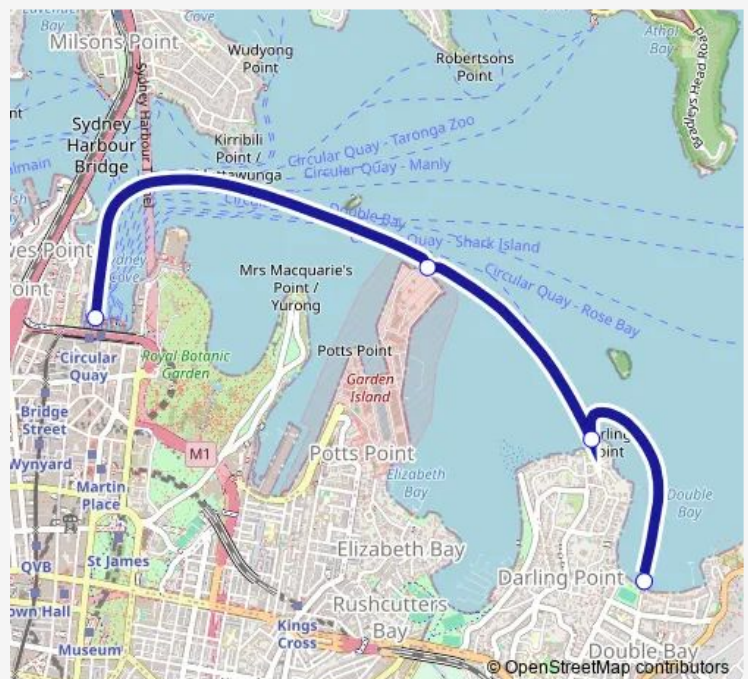

### Direction

Double Bay Wharf — Circular Quay, Wharf 5

4 stops

[Open route schedule](#)

Double Bay Wharf

Darling Point Wharf

Garden Island Wharf

Circular Quay, Wharf 5

### Route schedule

Double Bay Wharf — Circular Quay, Wharf 5

Monday 06:50-19:20

Tuesday 06:50-19:20

Wednesday 06:50-19:20

Thursday 06:50-19:20

Friday 06:50-19:20

Saturday 09:20-19:20

### Route info

Direction: Double Bay Wharf

Stops: 4

Trip Duration: 0 hour 18 min

F7 Double Bay

### Route info

Direction: Double Bay Wharf

Stops: 3

Trip Duration: 0 hour 17 min

**Direction**

Circular Quay, Wharf 4 — Double Bay Wharf

3 stops

[Open route schedule](#)