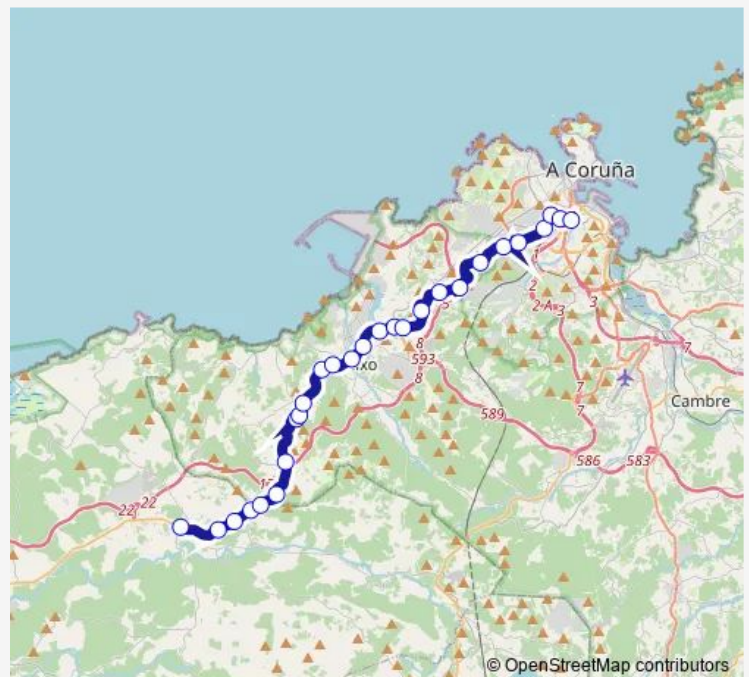

Friday 08:45

Saturday —

Sunday —

Route info

Direction: Laracha Concello

Stops: 27

Trip Duration: 0 hour 45 min

■ XG848014 — Coruña E.A.-Laracha