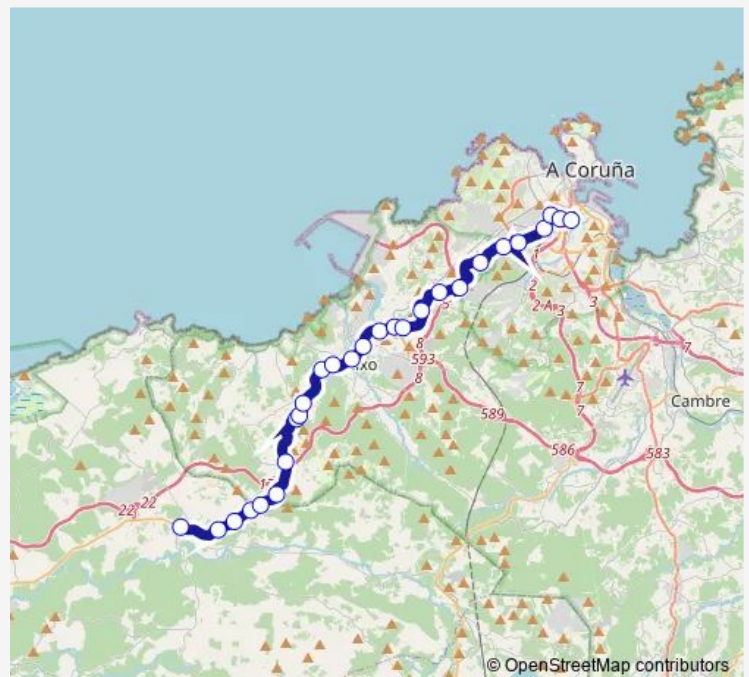

Thursday 08:45

Friday 08:45

Saturday —

Sunday —

Route info

Direction: Laracha Concello

Stops: 27

Trip Duration: 0 hour 45 min