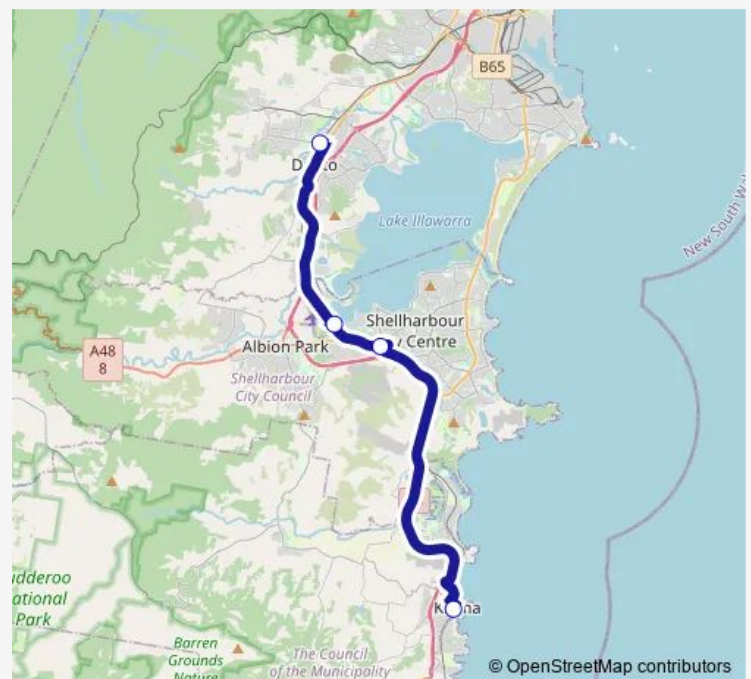

### Direction

Dapto Station, Station St — Kiama Station, Railway Pde

4 stops

[Open route schedule](#)

Dapto Station, Station St

Albion Park Station, Coach Bay

Oak Flats Station, Stanford Drive

Kiama Station, Railway Pde

### Route schedule

Dapto Station, Station St — Kiama Station, Railway Pde

Monday	03:14
Tuesday	—
Wednesday	—
Thursday	—
Friday	—
Saturday	21:17-02:33 <sup>+1</sup>
Sunday	03:14-02:33 <sup>+1</sup>

### Route info

Direction: Dapto Station, Station St

Stops: 4

Trip Duration: 0 hour 35 min

40sc — Dapto, then Albion Park, Oak Flats, Kiama

40sc Rail Replacement Bus Service time schedules and route maps are available in an offline PDF at [busmaps.com](https://busmaps.com). Use the [busmaps.com](https://busmaps.com) website to see live bus times, train schedule or subway schedule, and step-by-step directions for all public transit in Wollongong