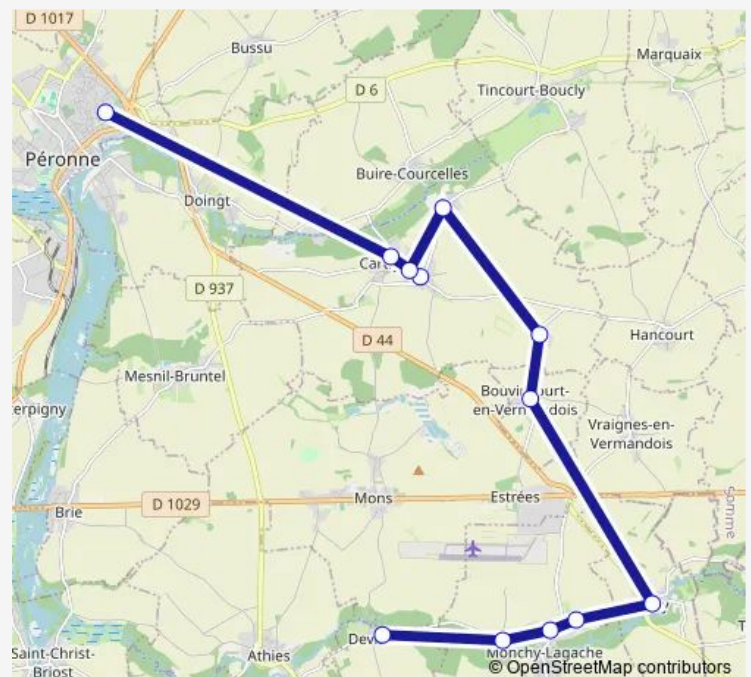

Direction

Peronne - Lycée P. M. France — Devise - Place

12 stops

[Open route schedule](#)

Peronne - Lycée P. M. France

Cartigny - Eglise

Cartigny - Carrefour Jonquelle-Hancourt

Cartigny - Mairie

Route schedule

Peronne - Lycée P. M. France — Devise - Place

Monday 17:45

Tuesday 17:45

Wednesday 17:45

Thursday 17:45

Friday 17:45

Saturday —

Sunday —

Route info

Direction: Peronne - Lycée P. M. France

Stops: 12

Trip Duration: 0 hour 40 min

9-28-306 Bus time schedules and route maps are available in an offline PDF at busmaps.com. Use the busmaps.com website to see live bus times, train schedule or subway schedule, and step-by-step directions for all public transit in Cartigny