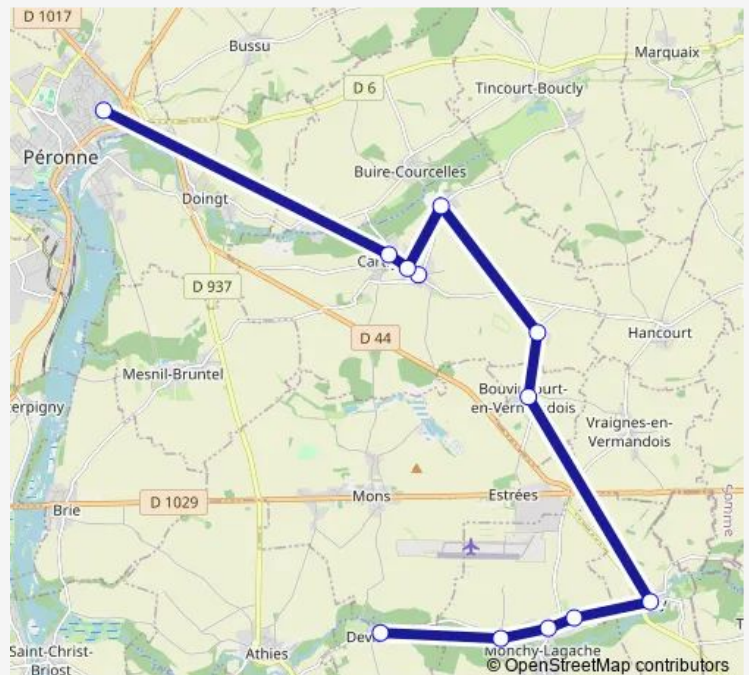

Direction

Peronne - Lycée P. M. France — Devise - Place

12 stops

[Open route schedule](#)

Peronne - Lycée P. M. France

Cartigny - Eglise

Cartigny - Carrefour Jonquelle-Hancourt

Cartigny - Mairie

Route schedule

Peronne - Lycée P. M. France — Devise - Place

Monday 17:45

Tuesday 17:45

Wednesday 17:45

Thursday 17:45

Friday 17:45

Saturday —

Sunday —

Route info

Direction: Peronne - Lycée P. M. France

Stops: 12

Trip Duration: 0 hour 40 min

9-28-306 Bus time schedules and route maps are available in an offline PDF at busmaps.com. Use the busmaps.com website to see live bus times, train schedule or subway schedule, and step-by-step directions for all public transit in Cartigny