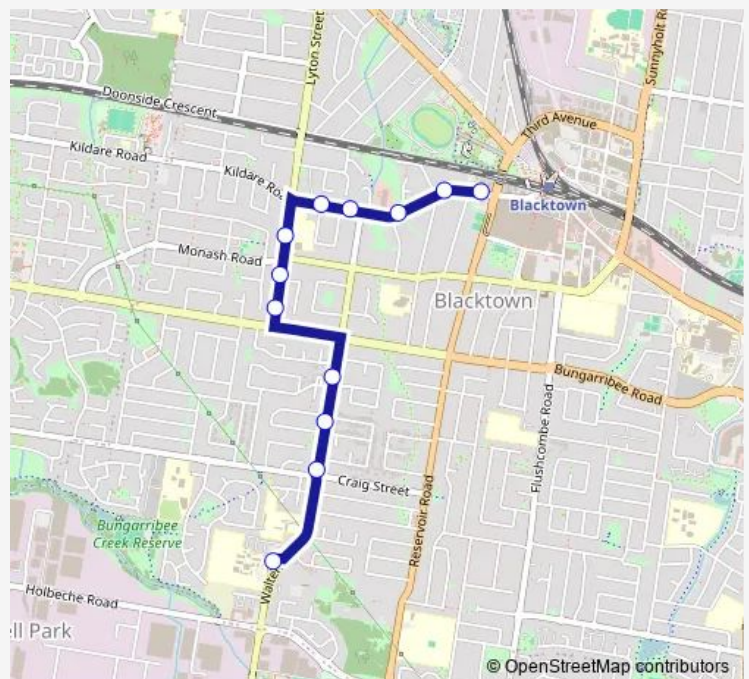

School Bus 6512 Evans HS to Kilcare Rd before Balmoral St

[Go to website](#)

Direction

Evans High School Bus Bay, Walters Rd — Kildare Rd Before Balmoral St

12 stops

[Open route schedule](#)

- Evans High School Bus Bay, Walters Rd
- Walters Rd At Douglas Rd
- Walters Rd Before Bellevue St
- Leicester Square Shops, Walters Rd
- Lancaster St After Bungarribee Rd
- Lancaster St Opp Highland Cres
- Lancaster St Opp Blacktown West Public School
- Kildare Rd Opp Blue Hills Cres
- Kildare Rd Before Heart Pl
- Sportsmans Hotel, Kildare Rd
- Kingdom Hall Of Jehovahs Witnesses, Kildare Rd
- Kildare Rd Before Balmoral St

Route schedule

Evans High School Bus Bay, Walters Rd — Kildare Rd Before Balmoral St

Monday	14:55
Tuesday	14:55
Wednesday	13:15
Thursday	14:55
Friday	14:55
Saturday	—
Sunday	—

Route info

Direction: Evans High School Bus Bay, Walters Rd

Stops: 12

Trip Duration: 0 hour 13 min

6512 School Bus time schedules and route maps are available in an offline PDF at busmaps.com. Use the busmaps.com website to see live bus times, train schedule or subway schedule, and step-by-step directions for all public transit in Parramatta