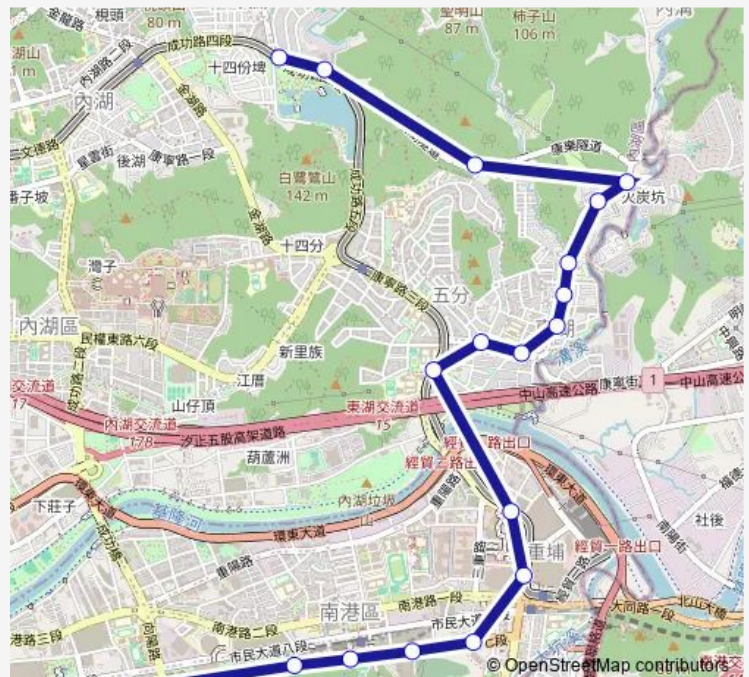

### Route schedule

捷運昆陽站 — 捷運大湖公園站

Monday 06:20-18:30

Tuesday 06:20-18:30

Wednesday 06:20-18:30

Thursday 06:20-18:30

Friday 06:20-18:30

Saturday 06:20-17:40

### Route info

Direction: 捷運昆陽站

Stops: 18

Trip Duration: 0 hour 21 min

棕19 — 捷運昆陽站-捷運大湖公園站

棕19 Bus time schedules and route maps are available in an offline PDF at [busmaps.com](https://busmaps.com). Use the [busmaps.com](https://busmaps.com) website to see live bus times, train schedule or subway schedule, and step-by-step directions for all public transit in Taipei