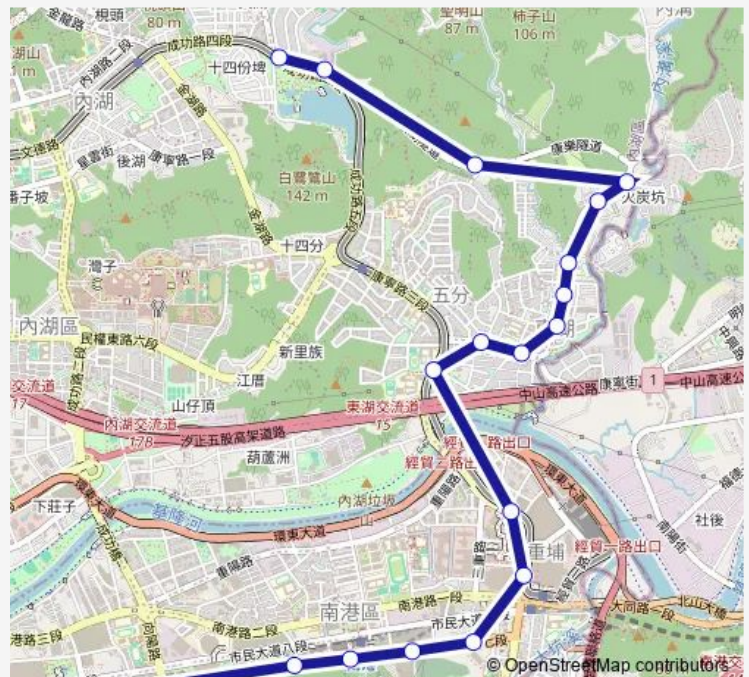

### Route schedule

捷運昆陽站 — 捷運大湖公園站

Monday 06:20-18:30

Tuesday 06:20-18:30

Wednesday 06:20-18:30

Thursday 06:20-18:30

Friday 06:20-18:30

Saturday 06:20-17:40

### Route info

Direction: 捷運昆陽站

Stops: 18

Trip Duration: 0 hour 27 min

棕19 — 捷運昆陽站-捷運大湖公園站

棕19 Bus time schedules and route maps are available in an offline PDF at [busmaps.com](https://busmaps.com). Use the [busmaps.com](https://busmaps.com) website to see live bus times, train schedule or subway schedule, and step-by-step directions for all public transit in Taipei