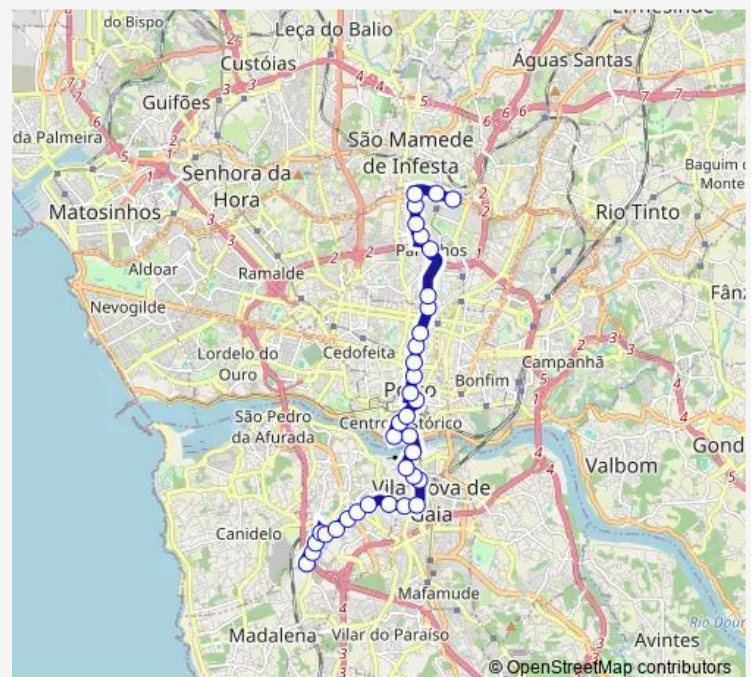

Saturday 01:15-05:15

Sunday 01:15-05:15

Route info

Direction: Quinta Bela Vista

Stops: 35

Trip Duration: 0 hour 25 min

11m — Hosp. S. João - Coimbrões

AV. Aliados

I.S.E.P.

Ilha Brava

S. Tomé

IPO (Circunval.)

Hosp. S. João (Urgência)

Direction

Hosp. S. João (Urgência) — Quinta Bela Vista

33 stops

Friday 00:45-04:45

Saturday 00:45-04:45

Sunday 00:45-04:45

Route info

Direction: Hosp. S. João (Urgência)

Stops: 33

Trip Duration: 0 hour 25 min

Arco DO Prado