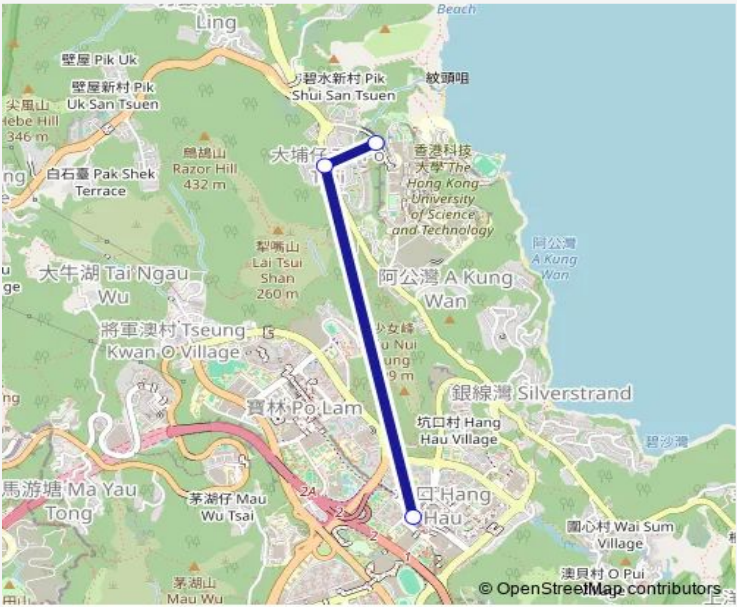

# Bus 11m Hang HAU Station Public Transport Interchange - Hong Kong University OF Science AND Technology (North Station)

[Go to website](#)

**Direction**  
 Hong Kong University OF Science AND Technology (North Station)|Hong Kong University OF Science AND Technology — Hang HAU Station Public Transport Interchange  
 7 stops  
[Open route schedule](#)

- Hong Kong University OF Science AND Technology (North Station)|Hong Kong University OF Science AND Technology
- Clear Water BAY Road, Opposite TAI PO Tsai Tsuen|Clear Water BAY Road, Opposite TAI PO Tsai Tsuen
- Shui PIN Tsuen
- Boon KIN Village
- PO Ning Road, Opposite Tseung Kwan O Hospital
- Chung WA Road, Opposite Block 6, East Point City|Chung WA Road, Outside Block 3, East Point City|Chung WA Road, Near TKO Gateway, HAU TAK Estate|Chung WA Road, Near TKO Gateway, HAU TAK Estate
- Hang HAU Station Public Transport Interchange

**Route schedule**  
 Hong Kong University OF Science AND Technology (North Station)|Hong Kong University OF Science AND Technology — Hang HAU Station Public Transport Interchange

Monday	06:40-23:58
Tuesday	06:40-23:58
Wednesday	06:40-23:58
Thursday	06:40-23:58
Friday	06:40-23:58
Saturday	06:40-23:58
Sunday	06:40-23:51

**Route info**  
 Direction: Hong Kong University OF Science AND Technology (North Station)|Hong Kong University OF Science AND Technology  
 Stops: 7  
 Trip Duration: 0 hour 10 min