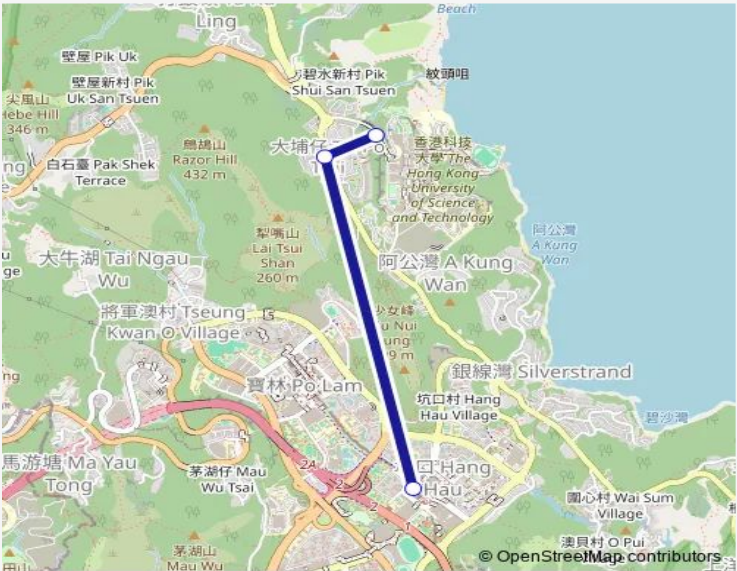

Bus 11M Hang HAU Station Public Transport Interchange - Hong Kong University OF Science AND Technology (North Station)

[Go to website](#)

Direction
 HONG KONG UNIVERSITY OF SCIENCE AND TECHNOLOGY (NORTH STATION)|HONG KONG UNIVERSITY OF SCIENCE AND TECHNOLOGY — HANG HAU STATION PUBLIC TRANSPORT INTERCHANGE
 7 stops
[Open route schedule](#)

HONG KONG UNIVERSITY OF SCIENCE AND TECHNOLOGY (NORTH STATION)|HONG KONG UNIVERSITY OF SCIENCE AND TECHNOLOGY

CLEAR WATER BAY ROAD, OPPOSITE TAI PO TSAI TSUEN

SHUI PIN TSUEN

BOON KIN VILLAGE

PO Ning Road, Opposite Tseung Kwan O Hospital

CHUNG WA ROAD, OPPOSITE BLOCK 6, EAST POINT CITY|CHUNG WA ROAD, OUTSIDE BLOCK 3, EAST POINT CITY|CHUNG WA ROAD, NEAR TKO GATEWAY, HAU TAK ESTATE|CHUNG WA ROAD, NEAR TKO GATEWAY, HAU TAK ESTATE

HANG HAU STATION PUBLIC TRANSPORT INTERCHANGE

Route info
 Direction: HONG KONG UNIVERSITY OF SCIENCE AND TECHNOLOGY (NORTH STATION)|HONG KONG UNIVERSITY OF SCIENCE AND TECHNOLOGY
 Stops: 7
 Trip Duration: 0 hour 10 min

Direction

HANG HAU STATION PUBLIC TRANSPORT INTER-CHANGE — HONG KONG UNIVERSITY OF SCIENCE AND TECHNOLOGY (NORTH STATION)|HONG KONG UNIVERSITY OF SCIENCE AND TECHNOLOGY