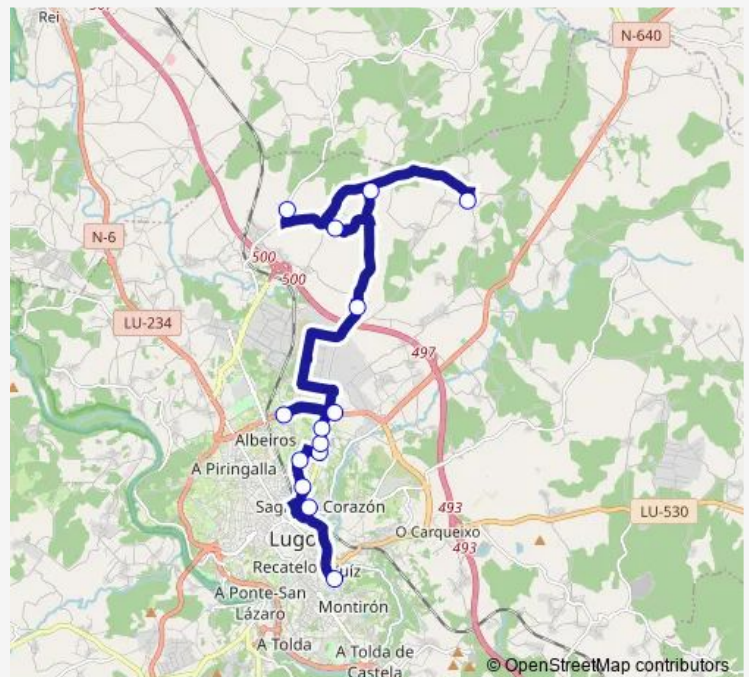

Bus XG680009 IES Sanxillao-Benade (Airexe)

[Go to website](#)

Direction

IES Sanxillao — Benade (Airexe)

14 stops

[Open route schedule](#)

IES Sanxillao

Serra DE Meira

Wednesday 14:15

Thursday 14:15

Friday 14:15

Saturday —

Sunday —

Route info

Direction: IES Sanxillao

Stops: 14

Trip Duration: 0 hour 35 min

■ XG680009 — IES Sanxillao-Benade (Airexe)

Direction

Benade (Airexe) — IES Sanxillao

14 stops

[Open route schedule](#)

Benade (Airexe)

Cacabelos

Wednesday 08:10

Thursday 08:10

Friday 08:10

Saturday —

Sunday —

Route info

Direction: Benade (Airexe)

Stops: 14