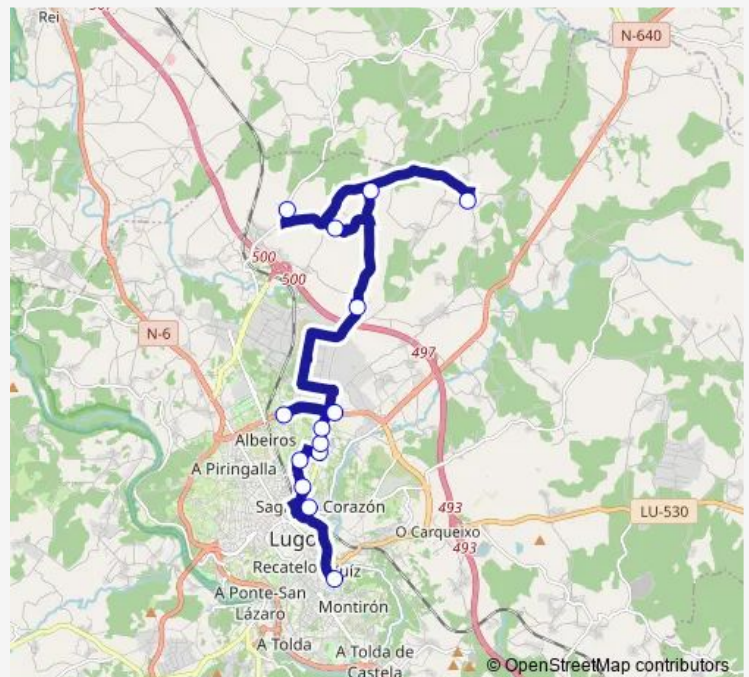

Bus Xg680009 IES Sanxillao-Benade (Airexe)

[Go to website](#)

Direction

IES Sanxillao — Benade (Airexe)

14 stops

[Open route schedule](#)

IES Sanxillao

Serra DE Meira

Wednesday 14:15

Thursday 14:15

Friday 14:15

Saturday —

Sunday —

Route info

Direction: IES Sanxillao

Stops: 14

Trip Duration: 0 hour 35 min

■ Xg680009 — IES Sanxillao-Benade (Airexe)

Direction

Benade (Airexe) — IES Sanxillao

14 stops

[Open route schedule](#)

Benade (Airexe)

Cacabelos

Wednesday 08:10

Thursday 08:10

Friday 08:10

Saturday —

Sunday —

Route info

Direction: Benade (Airexe)

Stops: 14