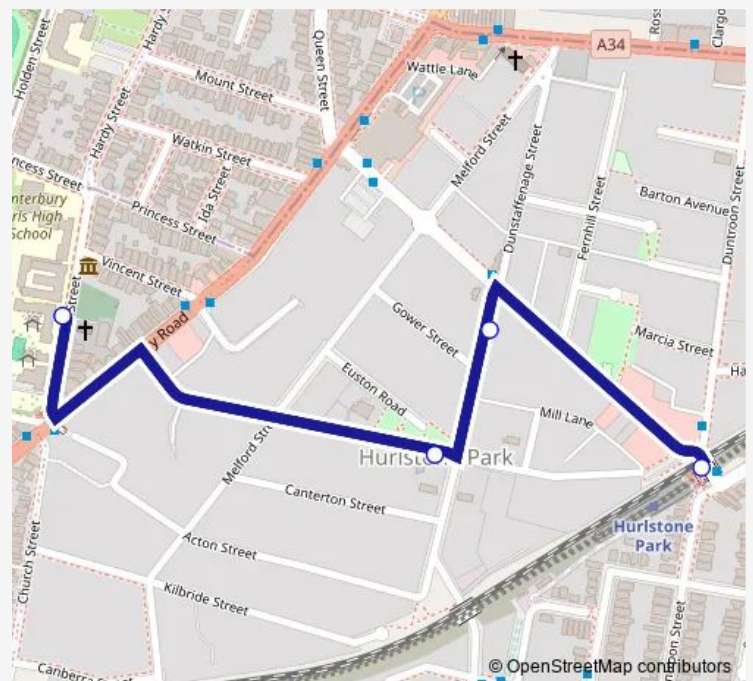

School Bus 633s Dulwich Hill Shops to Canterbury Primary

[Go to website](#)

Direction

Hurlstone Park Station, Floss St — Canterbury Public School, Church St

4 stops

[Open route schedule](#)

Hurlstone Park Station, Floss St

Dunstaffenage St After Crinan St

Floss St Opp Euston Park

Canterbury Public School, Church St

Route schedule

Hurlstone Park Station, Floss St — Canterbury Public School, Church St

Monday	08:55
Tuesday	08:55
Wednesday	08:55
Thursday	08:55
Friday	—
Saturday	—
Sunday	—

Route info

Direction: Hurlstone Park Station, Floss St

Stops: 4

Trip Duration: 0 hour 4 min

633s — Dulwich Hill Shops to Canterbury Primary

633s School Bus time schedules and route maps are available in an offline PDF at busmaps.com. Use the busmaps.com website to see live bus times, train schedule or subway schedule, and step-by-step directions for all public transit in Sydney