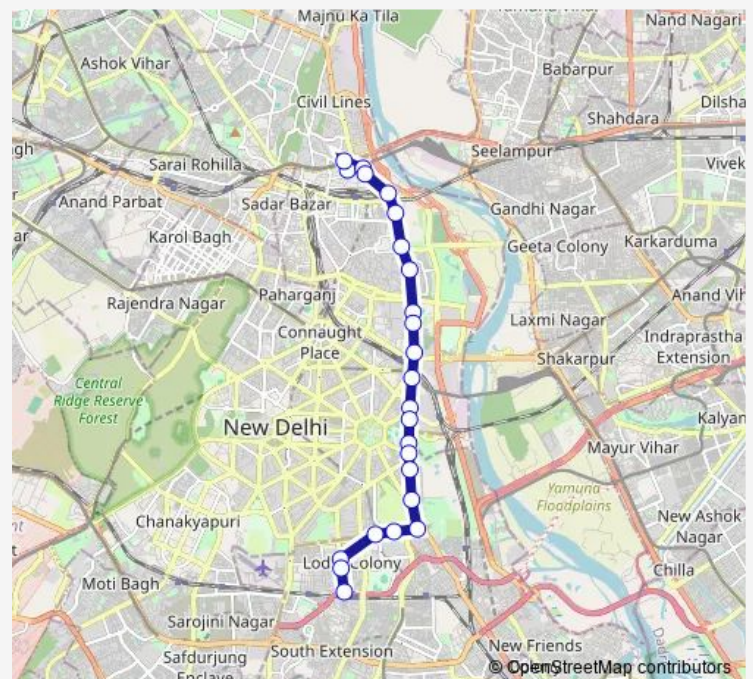

DPS / Police Station Nizamuddin(Lodhi Road)

Ishpat Bhawan

JLN Stadium (Sunehipulla Depot)

Route schedule

Mori Gate Terminal — Kushak Nallah Depot

Monday 04:56-20:25

Tuesday 04:56-20:25

Wednesday 04:56-20:25

Thursday 04:56-20:25

Friday 04:56-20:25

Saturday 04:56-20:25

Sunday 04:56-20:25

Route info

Direction: Mori Gate Terminal

Stops: 24

Trip Duration: 0 hour 47 min

405Inkstlup

BusMaps

Lodhi Colony 18-Block

Lodhi Colony

Kushak Nallah Depot

405Inkstlup Bus time schedules and route maps are available in an offline PDF at busmaps.com. Use the busmaps.com website to see live bus times, train schedule or subway schedule, and step-by-step directions for all public transit in New Delhi