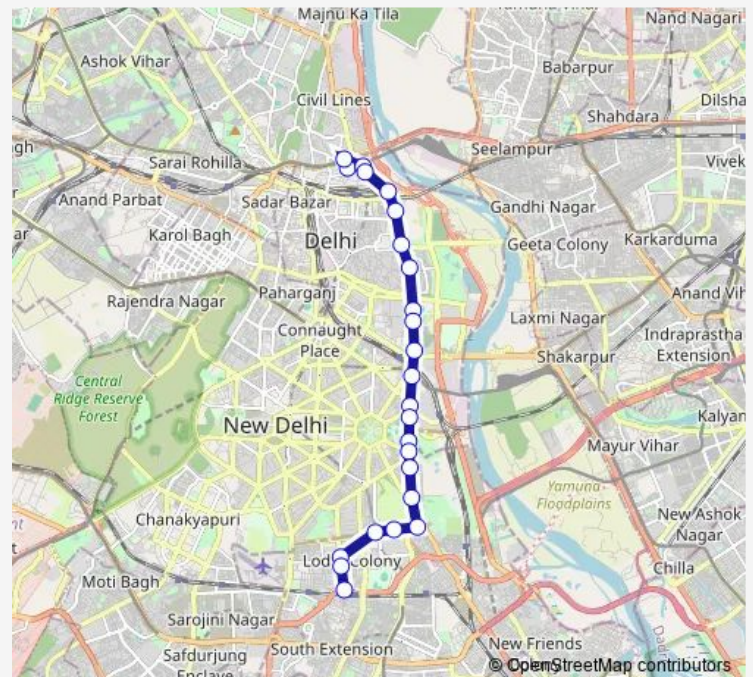

DPS / Police Station Nizamuddin(Lodhi Road)

Ishpat Bhawan

JLN Stadium (Sunehripulla Depot)

Route schedule

Mori Gate Terminal — Kushak Nallah Depot

Monday 04:56-20:25

Tuesday 04:56-20:25

Wednesday 04:56-20:25

Thursday 04:56-20:25

Friday 04:56-20:25

Saturday 04:56-20:25

Sunday 04:56-20:25

Route info

Direction: Mori Gate Terminal

Stops: 24

Trip Duration: 0 hour 47 min

405Inkstlup

BusMaps

Lodhi Colony 18-Block

Lodhi Colony

Kushak Nallah Depot

405Inkstlup Bus time schedules and route maps are available in an offline PDF at busmaps.com. Use the busmaps.com website to see live bus times, train schedule or subway schedule, and step-by-step directions for all public transit in New Delhi