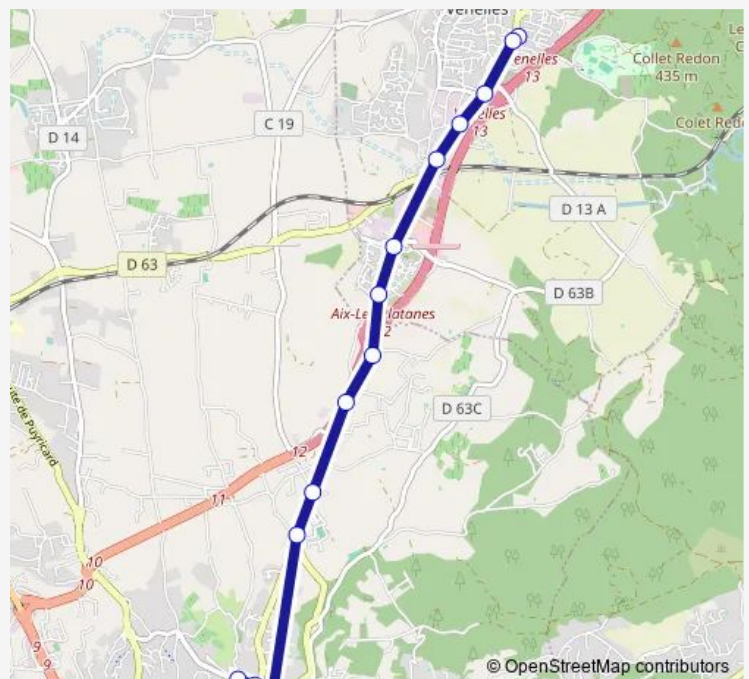

## Bus 8379-4 Scolaire Venelles ST Europe Circuit Venst04/8379-4

[Go to website](#)

### Route schedule

Allées du Parc — Clg Saint-Eutrope

Monday	07:55-09:00
Tuesday	07:55-09:00
Wednesday	07:55-09:00
Thursday	07:55-09:00
Friday	07:55-09:00
Saturday	—
Sunday	—

### Route info

Direction: Allées du Parc

Stops: 15

Trip Duration: 0 hour 13 min

8379-4 Bus time schedules and route maps are available in an offline PDF at [busmaps.com](https://busmaps.com). Use the [busmaps.com](https://busmaps.com) website to see live bus times, train schedule or subway schedule, and step-by-step directions for all public transit in Aix-en-Provence