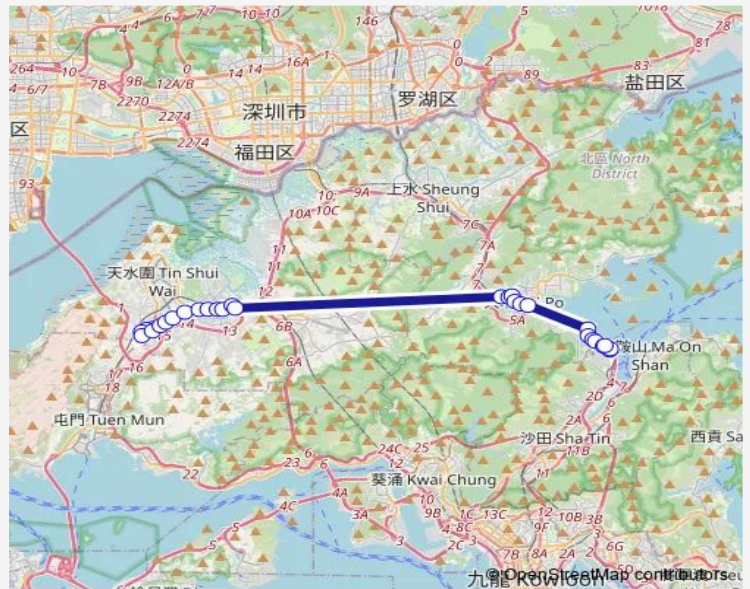

[Ctb] Ping Shan, Castle Peak Road → [Kmb] Ping Shan → [Nlb] Ping Shan Tsuen LRT Station

[Kmb] Shui PIN WAI Estate → [Lrtfeeder] LR Shui PIN WAI Stop → [Lwb] Shui PIN WAI Estate

[Kmb] Yuen Long Plaza → [Lrtfeeder] Yuen Long Plaza (LR Fung NIN Road Stop) → [Lwb] Yuen Long Plaza

[Kmb] Tung LOK Street Yuen Long → [Lrtfeeder] Yuen Long Landmark → [Lwb] Tung LOK Street Yuen Long → [Nlb] Tung LOK Street

Route schedule

[Kmb] Hung Shui KIU (Hung Yuen Road) BUS Terminus → [Lwb] Hung Shui KIU (Hung Yuen Road) BUS Terminus — [Ctb] Hong Kong Science Park Phase 3, Science Park West Avenue → [Kmb] Hong Kong Science Park Phase 3

Monday	07:15
Tuesday	07:15
Wednesday	07:15
Thursday	07:15
Friday	07:15
Saturday	—
Sunday	—

Route info

Direction: [Kmb] Hung Shui KIU (Hung Yuen Road) BUS Terminus → [Lwb] Hung Shui KIU (Hung Yuen Road) BUS Terminus

Stops: 29

Trip Duration: 1 hour 15 min

[Kmb] KUK Ting Street Yuen Long|[Lwb] KUK Ting Street|[Nlb] KUK Ting Street

[Kmb] Yoho Mall Ii|[Lrtfeeder] MTR Yuen Long Station (Near Long YAT Road)(LR Yuen Long Stop)|[Lwb] Yoho Mall Ii