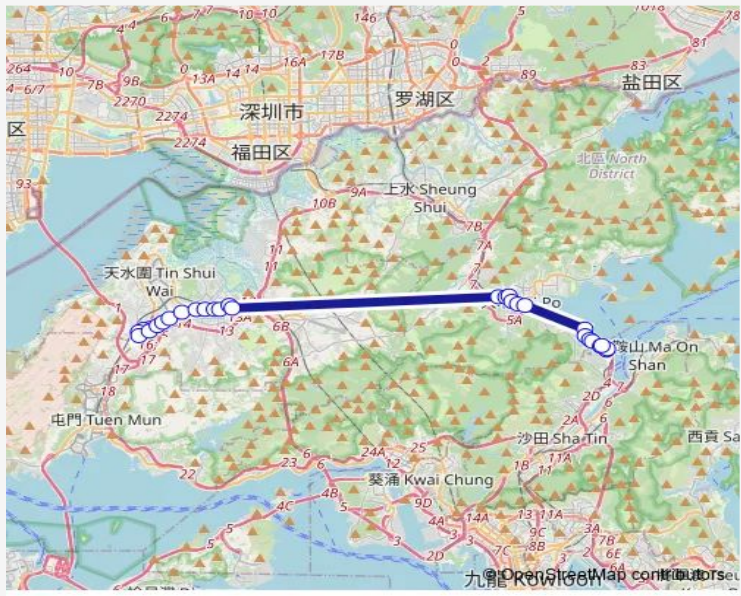

Route schedule
[Kmb] Hung Shui KIU (Hung Yuen Road) BUS Terminus[Lwb] Hung Shui KIU (Hung Yuen Road) BUS Terminus — [Ctb] Hong Kong Science Park Phase 3, Science Park West Avenue[Kmb] Hong Kong Science Park Phase 3

Monday	07:15
Tuesday	07:15
Wednesday	07:15
Thursday	07:15
Friday	07:15
Saturday	—
Sunday	—

Route info
Direction: [Kmb] Hung Shui KIU (Hung Yuen Road) BUS Terminus[Lwb] Hung Shui KIU (Hung Yuen Road) BUS Terminus
Stops: 29
Trip Duration: 1 hour 11 min