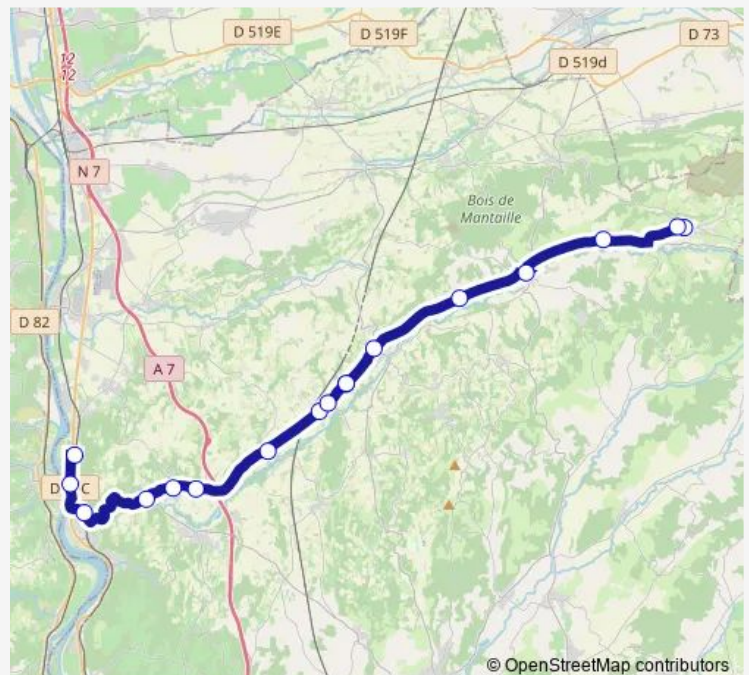

Direction

H. Laurens — LA Poste

10 stops

[Open route schedule](#)

H. Laurens

Gare SnCF

A.Cotte

PL DU 19 Mars

Monday 15:30-17:25

Tuesday 15:30-17:25

Wednesday 12:00

Thursday 15:30-17:25

Friday 15:30-17:25

Saturday —

Sunday —

Route info

Direction: H. Laurens

Stops: 10

Trip Duration: 0 hour 45 min

Direction

LYC H.Laurens — Cimetiere

10 stops

[Open route schedule](#)

LYC H.Laurens