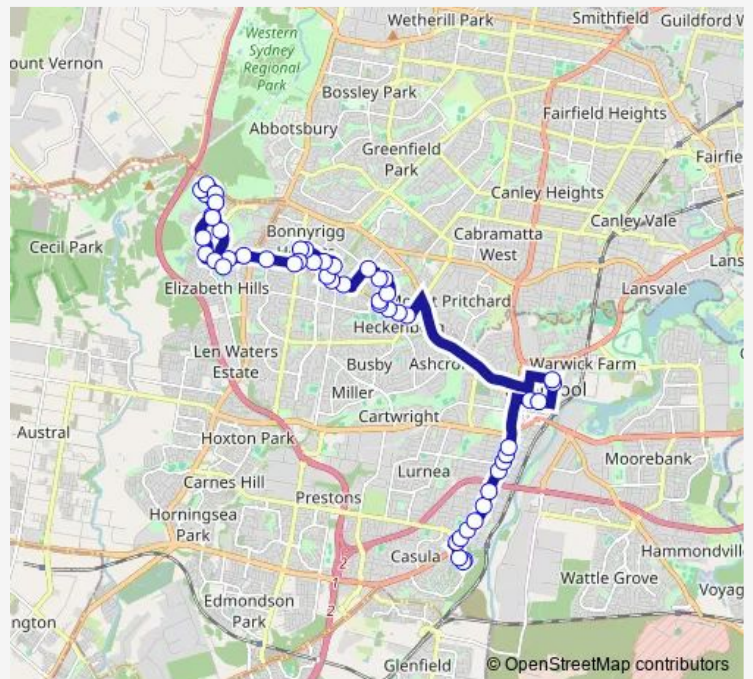

Casula Shops, Hume Hwy

Hume Hwy After Graham Av

Hume Hwy After Boundary Rd

Hume Hwy After Reilly St

Hume Hwy Before Rose St

Hume Hwy At Passefield St

Moore St At Northumberland St

Macquarie T-Way

All Saints' College, Bigge St

All Saints' College, Campbell St

North Liverpool Rd After South Liverpool Rd

North Liverpool Rd Opp Belvedere St

North Liverpool Rd Opp Horton St

Route schedule

All Saints Senior College, School Grounds — Cecil Hills High School, Spencer Rd

Monday	15:10
Tuesday	15:10
Wednesday	15:10
Thursday	15:10
Friday	15:10
Saturday	—
Sunday	—

Route info

Direction: All Saints Senior College, School Grounds

Stops: 52

Trip Duration: 0 hour 56 min

North Liverpool Rd Opp Lalach Av

Lalach Av At North Liverpool Rd

Lalach Av At Bywong Pl

Lalach Av At Wearne Rd

Gemalla St At Kindee Av

Bonnyrigg Shops, Brown Rd

North Liverpool Rd Opp Montgomery Rd

North Liverpool Rd After Rundle Rd

Marriott Rd At Greer St