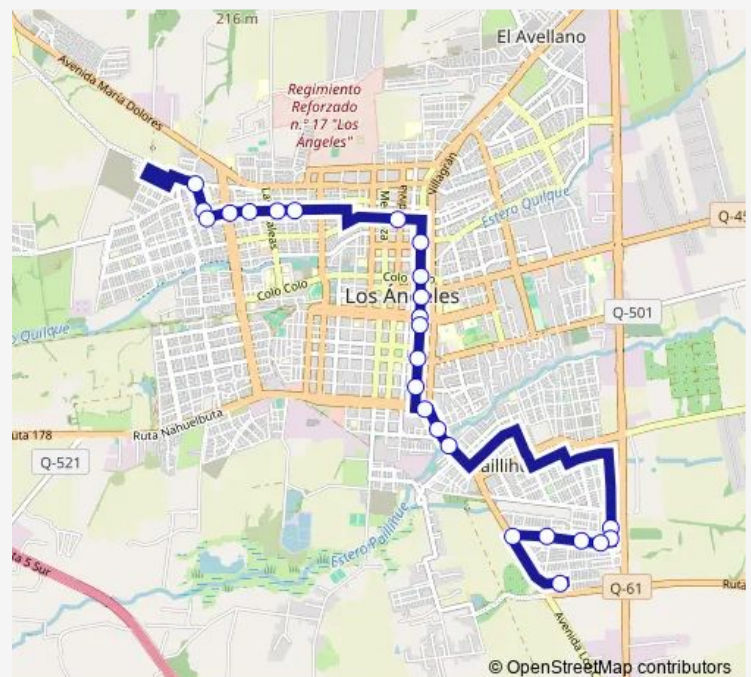

Bombero Fco. Rioseco / Las Azaleas

Bombero Fco. Rioseco / Los Girasoles

Bombero Fco. Rioseco / San Luis

Galvarino / Valdivia

Almagro / Tucapel

Almagro / Colo Colo

Almagro / Caupolicán

Almagro / Avenida Ricardo Vicuña Sur

Lauquén / La Cumbre

Route schedule

Laguna del Laja / Ana Cruchaga — Nueva Esperanza

Monday 07:18-20:18

Tuesday 07:18-20:18

Wednesday 07:18-20:18

Thursday 07:18-20:18

Friday 07:18-20:18

Saturday 07:18-20:18

Sunday 07:18-20:18

Route info

Direction: Laguna del Laja / Ana Cruchaga

Stops: 25

Trip Duration: 0 hour 31 min

10V_I — El Esfuerzo

Lauquen / La Cumbre

Lauquen / 1 Poniente

Lauquen

Nueva Esperanza

10V_I Bus time schedules and route maps are available in an offline PDF at busmaps.com. Use the busmaps.com website to see live bus times, train schedule or subway schedule, and step-by-step directions for all public transit in Los Angeles