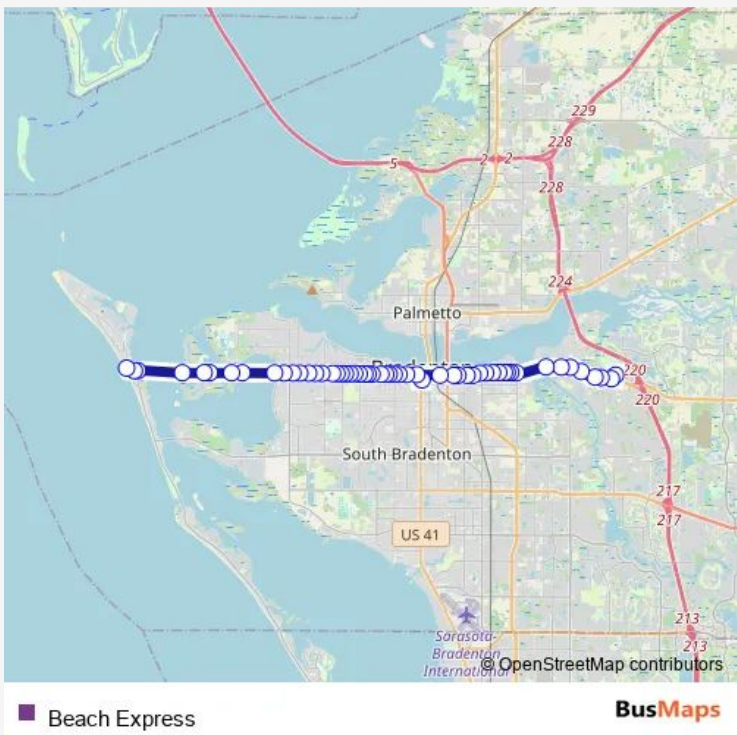

## Bus Beach Express

[Go to website](#)

**Direction**  
 Cypress Creek Blvd/SR 64 Walmart — Gulf Dr/42nd St  
 (Manatee Public Beach)

54 stops

[Open route schedule](#)

- Cypress Creek Blvd/SR 64 Walmart
- SR 64 E/Cypress Creek Blvd
- SR 64 E/57th St E
- SR 64 E/53rd St E
- SR 64 E/50th St E (Rivers Edge)
- SR 64 E/Americas Cup Blvd
- SR 64 E/43rd St Blvd E
- SR 64 E/Carlton Arms Blvd
- Manatee Ave E/27th St E
- Manatee Ave E/ 26th St E
- Manatee Ave E/24th St E
- Manatee Ave E/23rd St E
- Manatee Ave E/21st St E
- Manatee Ave E/19th St E
- Manatee Ave E/17th St E
- Manatee Ave E/15th St E
- Manatee Ave E/12th St E
- Manatee Ave E/10th St E
- Manatee Ave E/6th St E
- Manatee Ave E/4th St E
- Manatee Ave W/3rd St W

Route schedule  
 Cypress Creek Blvd/SR 64 Walmart — Gulf Dr/42nd St  
 (Manatee Public Beach)

Monday	09:15-16:30
Tuesday	—
Wednesday	—
Thursday	09:15-16:30
Friday	—
Saturday	—
Sunday	09:15-16:30

**Route info**

Direction: Cypress Creek Blvd/SR 64 Walmart

Stops: 54

Trip Duration: 0 hour 45 min

13th St W/6th Ave W (Downtown Station)

Manatee Ave W/15th St W

Manatee Ave W/20th St W

Manatee Ave W/24th St W

Manatee Ave W/26th St W

## Route info

Direction: Gulf Dr/42nd St (Manatee Public Beach)

Stops: 55

Trip Duration: 0 hour 45 min

Manatee Ave W/30th St W

Manatee Ave W/28th St W

Manatee Ave W/25th St W

Manatee Ave W/22nd St W