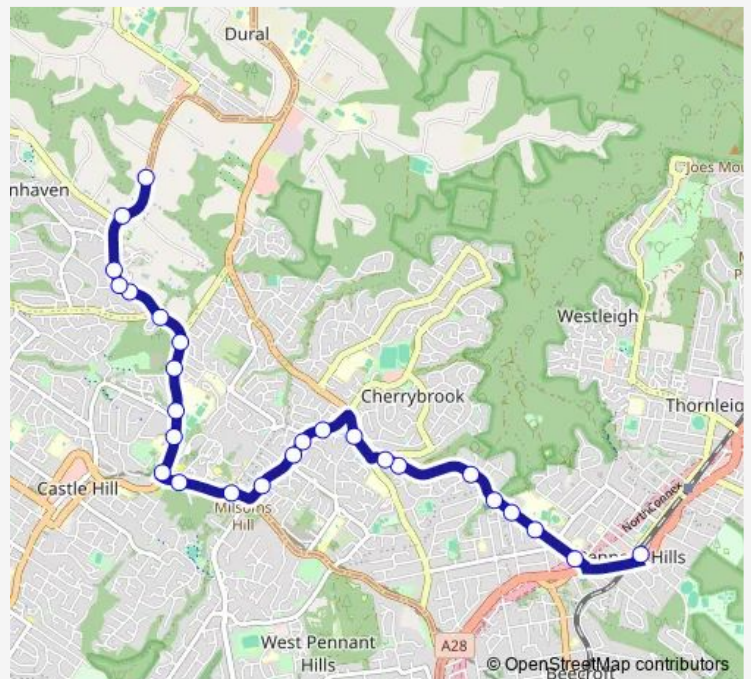

School Bus 3159 Pennant Hills Station to Lorien Novalis School

Go to website

Direction

Pennant Hills Station, Railway St, Stand B — Lorien Novalis School, Old Northern Rd

26 stops

[Open route schedule](#)

Pennant Hills Station, Railway St, Stand B

Old Northern Rd Opp St Pauls Church

Old Northern Rd Opp Oakhill College

372 Old Northern Rd

Old Northern Rd Opp Hastings Rd

Route schedule

Pennant Hills Station, Railway St, Stand B — Lorien Novalis School, Old Northern Rd

Monday	08:00
Tuesday	08:00
Wednesday	08:00
Thursday	08:00
Friday	08:00
Saturday	—
Sunday	—

Route info

Direction: Pennant Hills Station, Railway St, Stand B

Stops: 26

Trip Duration: 0 hour 30 min

Old Northern Rd Before Gilbert Rd