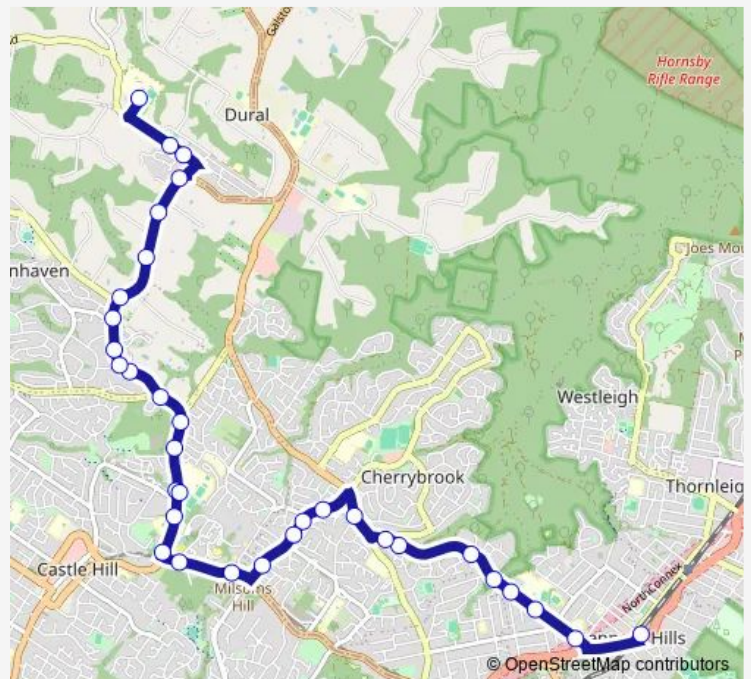

# School Bus 3159 Pennant Hills Station to The Hills Grammar School

[Go to website](#)

**Direction**  
 Pennant Hills Station, Railway St - Stand B — Hills Grammar School Bus Bay

33 stops

[Open route schedule](#)

**Route schedule**

Pennant Hills Station, Railway St - Stand B — Hills Grammar School Bus Bay

|           |       |
|-----------|-------|
| Monday    | 08:10 |
| Tuesday   | 08:10 |
| Wednesday | 08:10 |
| Thursday  | 08:10 |
| Friday    | 08:10 |
| Saturday  | —     |
| Sunday    | —     |

**Route info**

Direction: Pennant Hills Station, Railway St - Stand B

Stops: 33

Trip Duration: 0 hour 35 min

Old Northern Rd Opp Hastings Rd

Old Northern Rd Before Gilbert Rd

402 Old Northern Rd

410 Old Northern Rd

Old Northern Rd Opp Blue Gum Dr

Old Northern Rd At Fullers Rd

Old Northern Rd At Glenhaven Rd

Lorien Novalis School, Old Northern Rd

Old Northern Rd After Malabar Rd

Round Corner Shops, Old Northern Rd

Kenthurst Rd After Allen Way