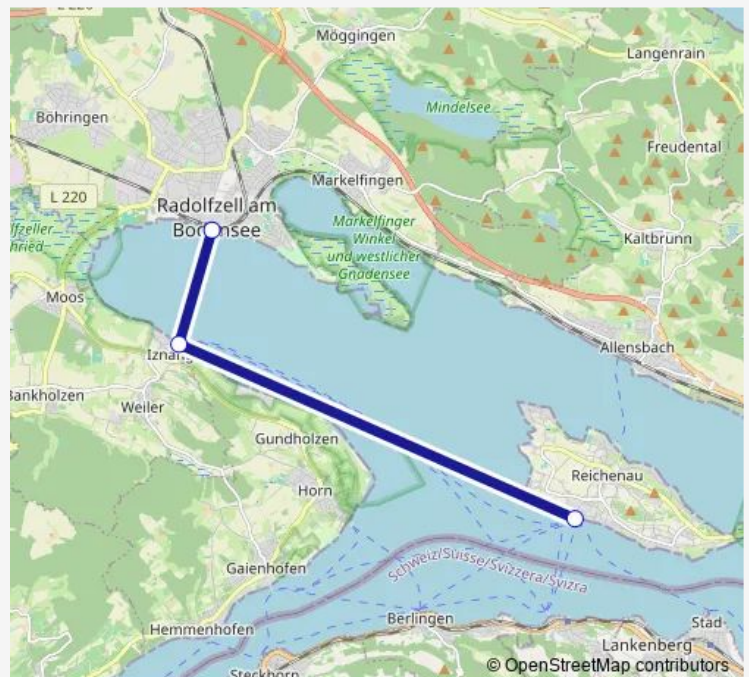

Ferry 618 BAT 618

[Go to website](#)

Direction

undefined — undefined

0 stops

[Open route schedule](#)

Route schedule

undefined — undefined

Monday	14:45
Tuesday	—
Wednesday	14:45
Thursday	14:45
Friday	14:45
Saturday	14:45
Sunday	14:45

Route info

Direction:

Stops: 0

Trip Duration: — min

■ 618 — BAT 618

618 Ferry time schedules and route maps are available in an offline PDF at busmaps.com. Use the busmaps.com website to see live bus times, train schedule or subway schedule, and step-by-step directions for all public transit in Radolfzell