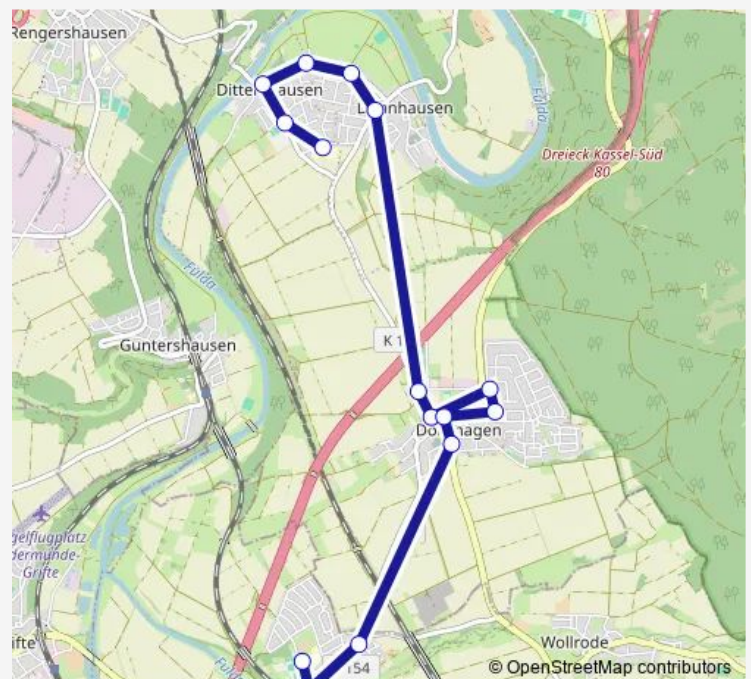

### Route schedule

Guxhagen Grundschule — Fuldabrück-Dörnhagen Mitte

Monday 13:08

Tuesday 13:08

Wednesday 13:08

Thursday 13:08

Friday 13:08

Saturday —

### Route info

Direction: Guxhagen Grundschule

Stops: 8

Trip Duration: 0 hour 21 min

■ 17e

BusMaps

## Route info

Direction: Fuldabrück-Dennhausen Brücke

Stops: 10

Trip Duration: 0 hour 17 min