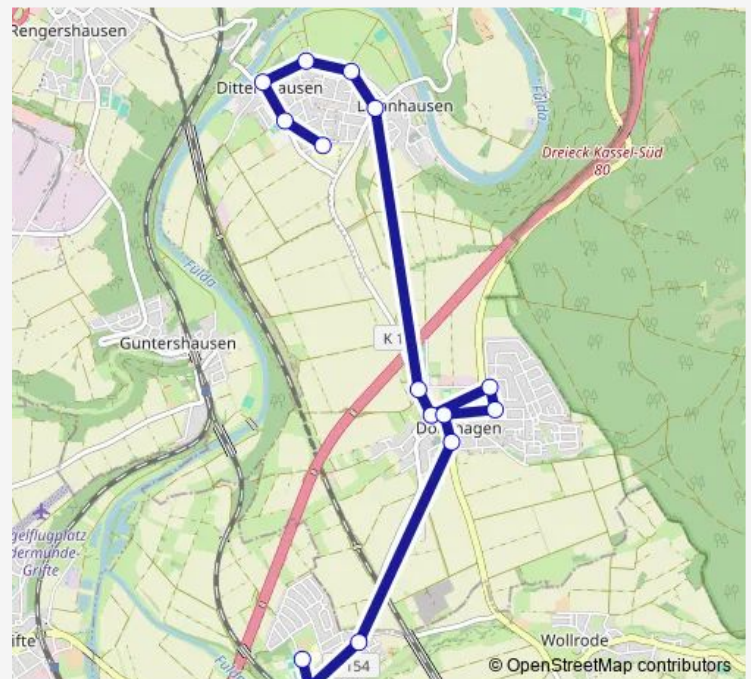

Wednesday 13:08

Thursday 13:08

Friday 13:08

Saturday —

Sunday —

Route info

Direction: Guxhagen Grundschule

Stops: 8

Trip Duration: 0 hour 21 min

Direction

Guxhagen Gesamtschule — Fuldabrück-Dittershausen Schule

14 stops

[Open route schedule](#)

Guxhagen Gesamtschule

Guxhagen Am Bürgersaal

Fuldabrück-Dörnhagen Frauenlehnsweg

Thursday 07:11

Friday 07:11

Saturday —

Sunday —

Route info

Direction: Fuldabrück-Dennhausen Brücke

Stops: 10

Trip Duration: 0 hour 17 min

Monday 07:42-08:25

Tuesday 07:42-08:25

Wednesday 07:42-08:25

Thursday 07:42-08:25

Friday 07:42-08:25

Saturday —

Sunday —

Route info