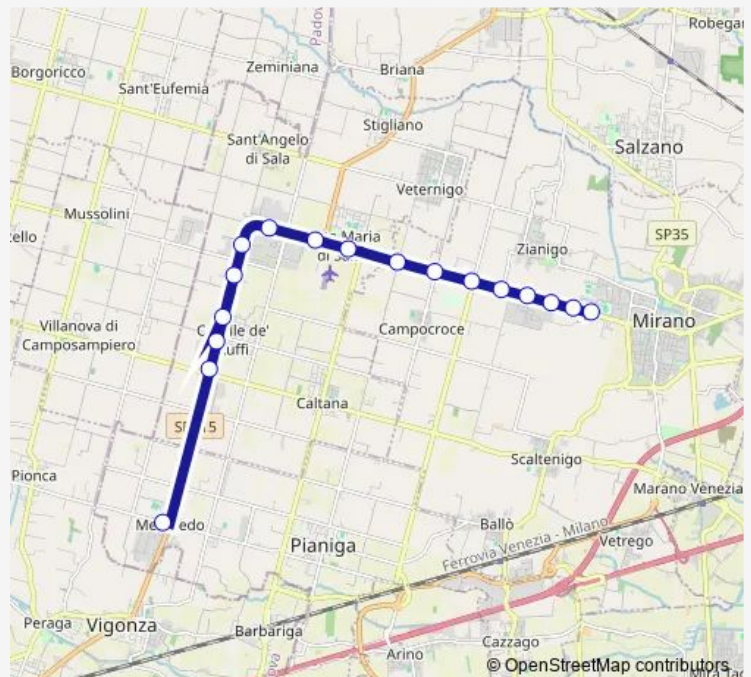

Bus 17E Mellaredo Cavinello - Mirano Matteotti

[Go to website](#)

**Direction**

Mellaredo Cavinello — Mirano Matteotti

17 stops

[Open route schedule](#)

- Mellaredo Cavinello
- Caselle Madonna Mora
- Santa Maria di Sala Casel
- Santa Maria di Sala Garda
- Santa Maria di Salatabina
- Santa Maria di Sala Torri
- Santa Maria di Sala Spall
- Santa Maria di Sala Luxor
- Santa Maria di Sala
- Mirano Barbato
- Mirano localita' Botti
- Mirano Bollati
- Mirano Varotara
- Mirano Galilei
- Mirano Modigliani
- Mirano Caravaggio
- Mirano Matteotti

Route schedule

Mellaredo Cavinello — Mirano Matteotti

Monday	12:50
Tuesday	12:50
Wednesday	12:50
Thursday	12:50
Friday	12:50
Saturday	12:50
Sunday	—

Route info

Direction: Mellaredo Cavinello

Stops: 17

Trip Duration: 0 hour 15 min

## Direction

Mirano Matteotti — Mellaredo Cavinello

17 stops

[Open route schedule](#)

Mirano Matteotti

Mirano Caravaggio

Mirano Modigliani

Mirano Galilei

## Route info

Direction: Mirano Matteotti

Stops: 17

Trip Duration: 0 hour 15 min

17E Bus time schedules and route maps are available in an offline PDF at busmaps.com. Use the busmaps.com website to see live bus times, train schedule or subway schedule, and step-by-step directions for all public transit in Santa Maria di Sala