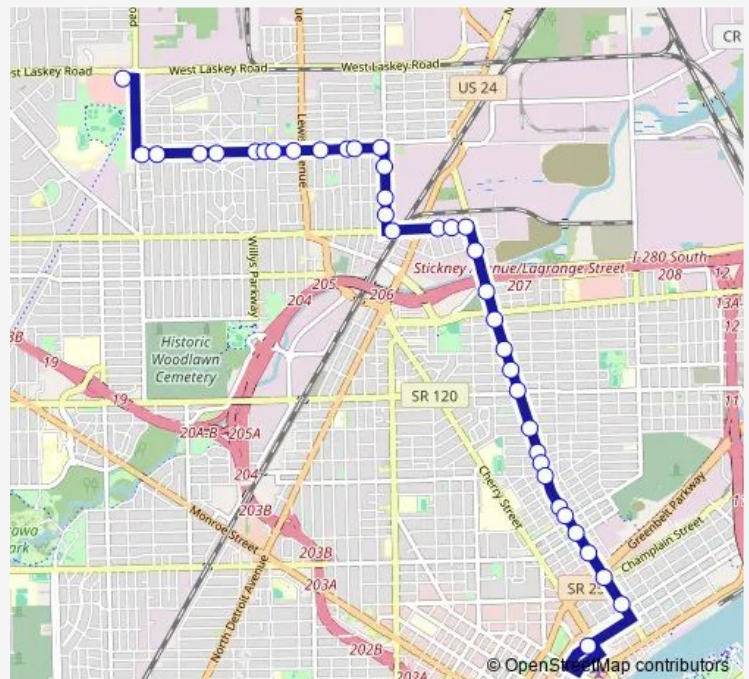

Bus 17E Detour Miracle Mile via Lagrange/Eleanor

[Go to website](#)

Direction

Miracle Mile S — Huron & Cherry (HUB Side)

37 stops

[Open route schedule](#)

Miracle Mile S

Eleanor & Berwick Sw

Sylvania & Funston Sw

Sylvania & Lagrange Sw

Lagrange & Mabel Sw

Route schedule

Miracle Mile S — Huron & Cherry (HUB Side)

Monday	05:18-21:18
Tuesday	05:18-21:18
Wednesday	05:18-21:18
Thursday	05:18-21:18
Friday	05:18-21:18
Saturday	06:48-18:48
Sunday	06:48-18:48

Route info

Direction: Miracle Mile S

Stops: 37

Trip Duration: 0 hour 27 min

17E — Detour Miracle Mile via Lagrange/Eleanor

Lagrange & Mont Royal Nw

Lagrange & Lake Nw

Lagrange & Oakland Nw

Friday 06:00-21:30

Saturday 07:30-19:30

Sunday 07:30-19:30

Route info

Direction: Huron & Cherry (HUB Side)

Stops: 42

Trip Duration: 0 hour 28 min

Eleanor & Packard Ne