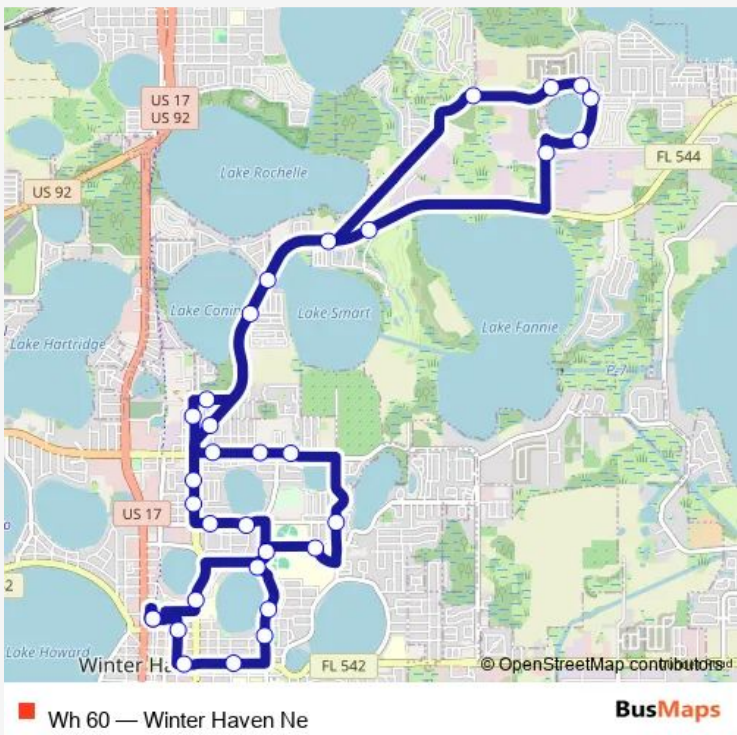

Bus Wh 60 Winter Haven Ne

[Go to website](#)

Direction
 Winter Haven Downtown Terminal — Winter Haven Downtown Terminal
 32 stops
[Open route schedule](#)

- Winter Haven Downtown Terminal
- 1st St N & Ave G Ne
- Fairfax St NE & PSC Access Rd
- PSC Winter Haven Campus
- 11th St NE & Parker Ln Ne
- WH Rec & Cultural Center
- 601 Ave T Ne
- AVE T NE & 2ND ST Ne
- Lucerne Park Rd & 2nd St Ne
- Lucerne Park Rd & Winter Ridge Dr
- 2600 Lucerne Park Rd
- Lucerne Park & Ixora Dr
- Lucerne Park Rd & Vista Del Lago Dr
- Walmart Distribution Center
- 1357 Lucerne Loop Rd Ne
- Lucernce Loop Rd & Old Lucerne Park
- Old Lucerne Park & Century Dr
- Old Lucerne Park Rd & Lucerne Loop Rd Ne
- Old Lucerne Park & La Quinta Blvd
- Wilfred Smith Community Center
- 1st St NE & Ware Ave Ne

Route schedule
 Winter Haven Downtown Terminal — Winter Haven Downtown Terminal

Monday	06:15-18:15
Tuesday	06:15-18:15
Wednesday	06:15-18:15
Thursday	06:15-18:15
Friday	06:15-18:15
Saturday	—
Sunday	—

Route info
 Direction: Winter Haven Downtown Terminal
 Stops: 32
 Trip Duration: 0 hour 50 min

1st St N & Ave R Nw

1st St N & Palmetto Ave Nw

Ave O NE & 2nd St Ne

Ave O NE & 5th St Ne

E Lk Martha Dr & Ave K Ne

E Lk Martha Dr & Ave F Ne

6th St SE & Ave C Ne

409 E Central Ave