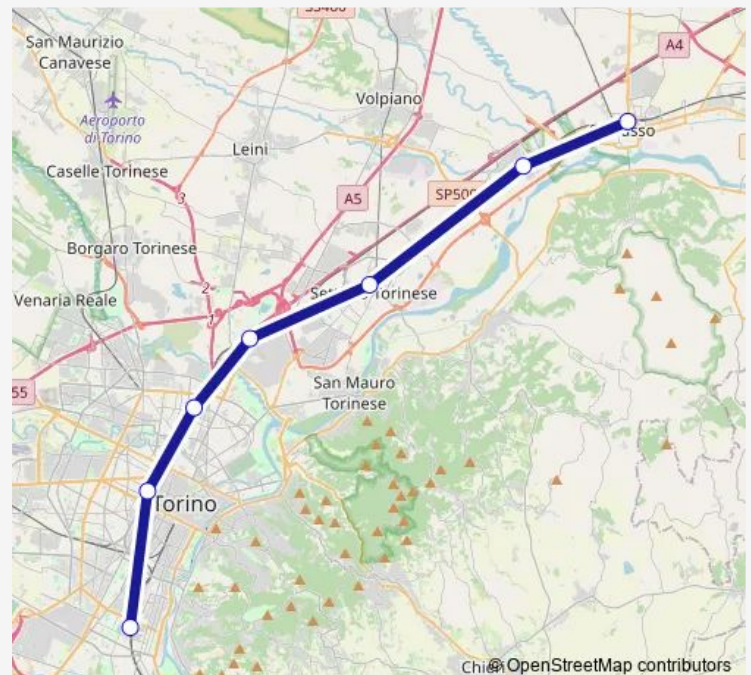

Rail 007338 Sfm2: Chivasso - To.Lingotto[Go to website](#)**Direction**

Chivasso F.S. — Torino Lingotto F.S.

7 stops

[Open route schedule](#)

Chivasso F.S.

Brandizzo F.S.

Settimo - Stazione Gtt

Torino Stura F.S.

TO Reb.Fossata F.S.

Torino Porta Susa F.S.

Torino Lingotto F.S.

Route schedule

Chivasso F.S. — Torino Lingotto F.S.

Monday	13:52-22:27
Tuesday	13:52-22:27
Wednesday	13:52-22:27
Thursday	13:52-22:27
Friday	13:52-22:27
Saturday	13:52-22:27
Sunday	13:52

Route info

Direction: Chivasso F.S.

Stops: 7

Trip Duration: 0 hour 33 min

007338 — Sfm2: Chivasso - To.Lingotto

007338 Rail time schedules and route maps are available in an offline PDF at busmaps.com. Use the busmaps.com website to see live bus times, train schedule or subway schedule, and step-by-step directions for all public transit in Turin

The schedule is provided in the local timezone. Times with "(+1)" indicate departures on the next day.

PDF file created on 2025-01-16

2024 BusMaps.com - All Rights Reserved