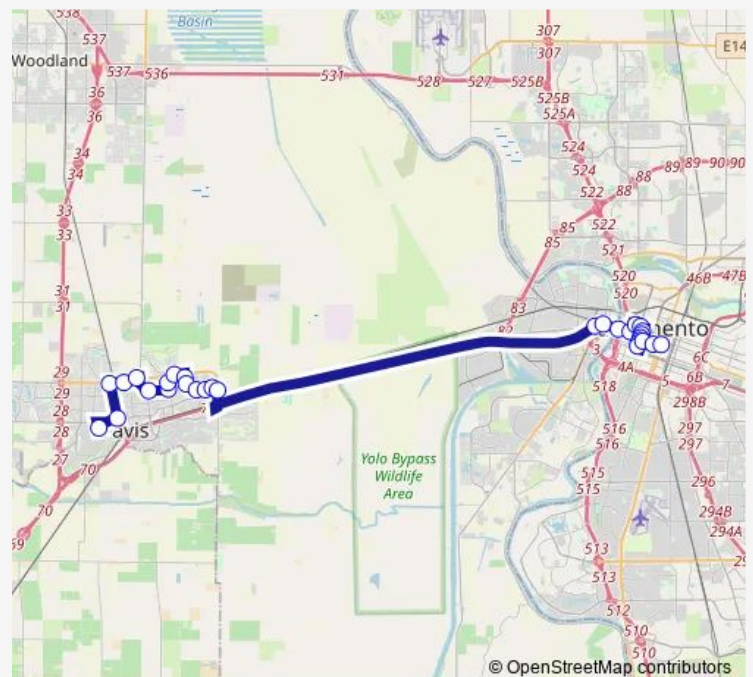

Alhambra at Loyola Sb

Alhambra at 5th St. Eb

Alhambra at Arroyo

Alhambra at Mace Eb

Mace at 2nd St. Sb

Tower Bridge Gtwy at Garden Eb

Tower Bridge Gtwy at Raley Field Eb

Capitol Mall at Front Eb

5th St. at L St.

J St. at 6th St.

J St. at 8th St.

Route schedule

UC Davis Memorial Union — 16th St. at Capitol Ave

Monday 06:50-07:40

Tuesday 06:50-07:40

Wednesday 06:50-07:40

Thursday 06:50-07:40

Friday 06:50-07:40

Saturday —

Sunday —

Route info

Direction: UC Davis Memorial Union

Stops: 30

Trip Duration: 1 hour 1 min

43am — Route 43 Am

9th St. at K St.

9th St. at L St.

9th St. at Capitol Mall

9th St. at N St.

9th St. at O St.

9th St. at P St.

10th St. at N St.