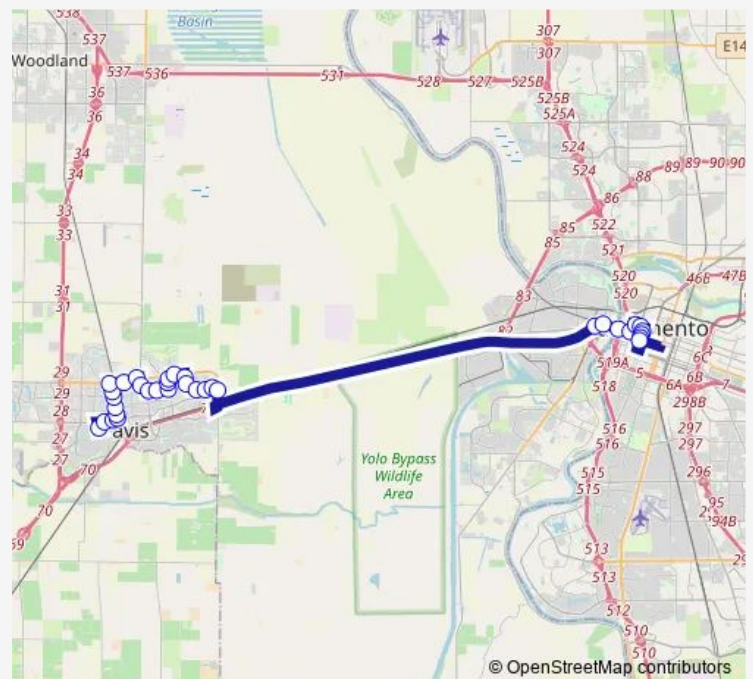

Bus 43AM Route 43 Am

[Go to website](#)

Direction
 UC Davis Memorial Union — 9th St. at N St.
 34 stops
[Open route schedule](#)

UC Davis Memorial Union

Russell at A St. Eb

5th St. at D St. Eb

F St. at 5th St.

Loyola at Regis West

Loyola at Nutmeg Eb

Tulip at Cascade Nb

Tulip at Blackburn

Temple at Tulip Eb

Monarch at Covell Nb

Alhambra at San Miguel

Alhambra at Loyola Sb

Alhambra at 5th St. Eb

Route schedule

UC Davis Memorial Union — 9th St. at N St.

Monday	06:57
Tuesday	06:57
Wednesday	06:57
Thursday	06:57
Friday	06:57
Saturday	—
Sunday	—

Route info

Direction: UC Davis Memorial Union

Stops: 34

Trip Duration: 0 hour 49 min

43AM — Route 43 Am

Alhambra at Arroyo

Alhambra at Mace Eb

Mace at 2nd St. Sb

Tower Bridge Gtwy at Garden Eb

Tower Bridge Gtwy at Raley Field Eb