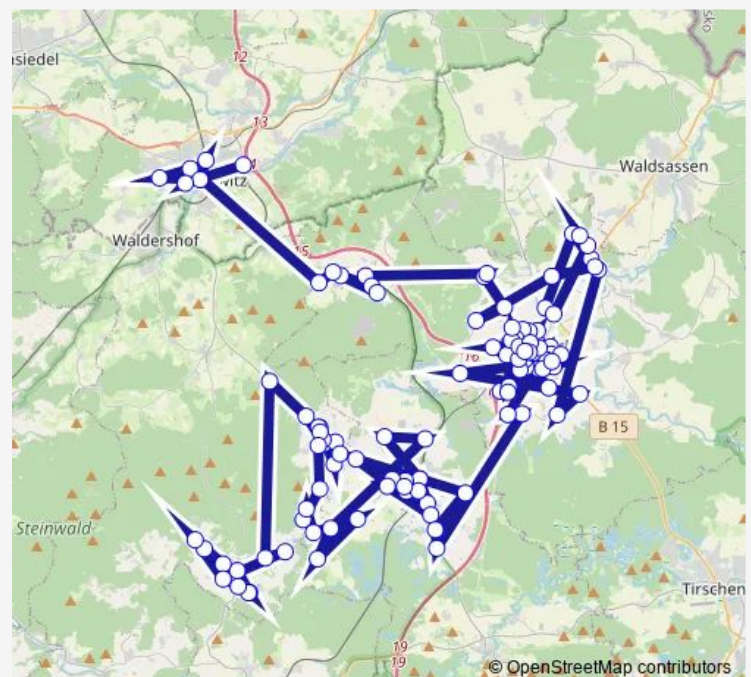

Friday —

Saturday 17:04

Sunday 11:05

Route info

Direction: Marktredwitz

Stops: 113

Trip Duration: 0 hour 54 min

Pleußen, Rainstaude